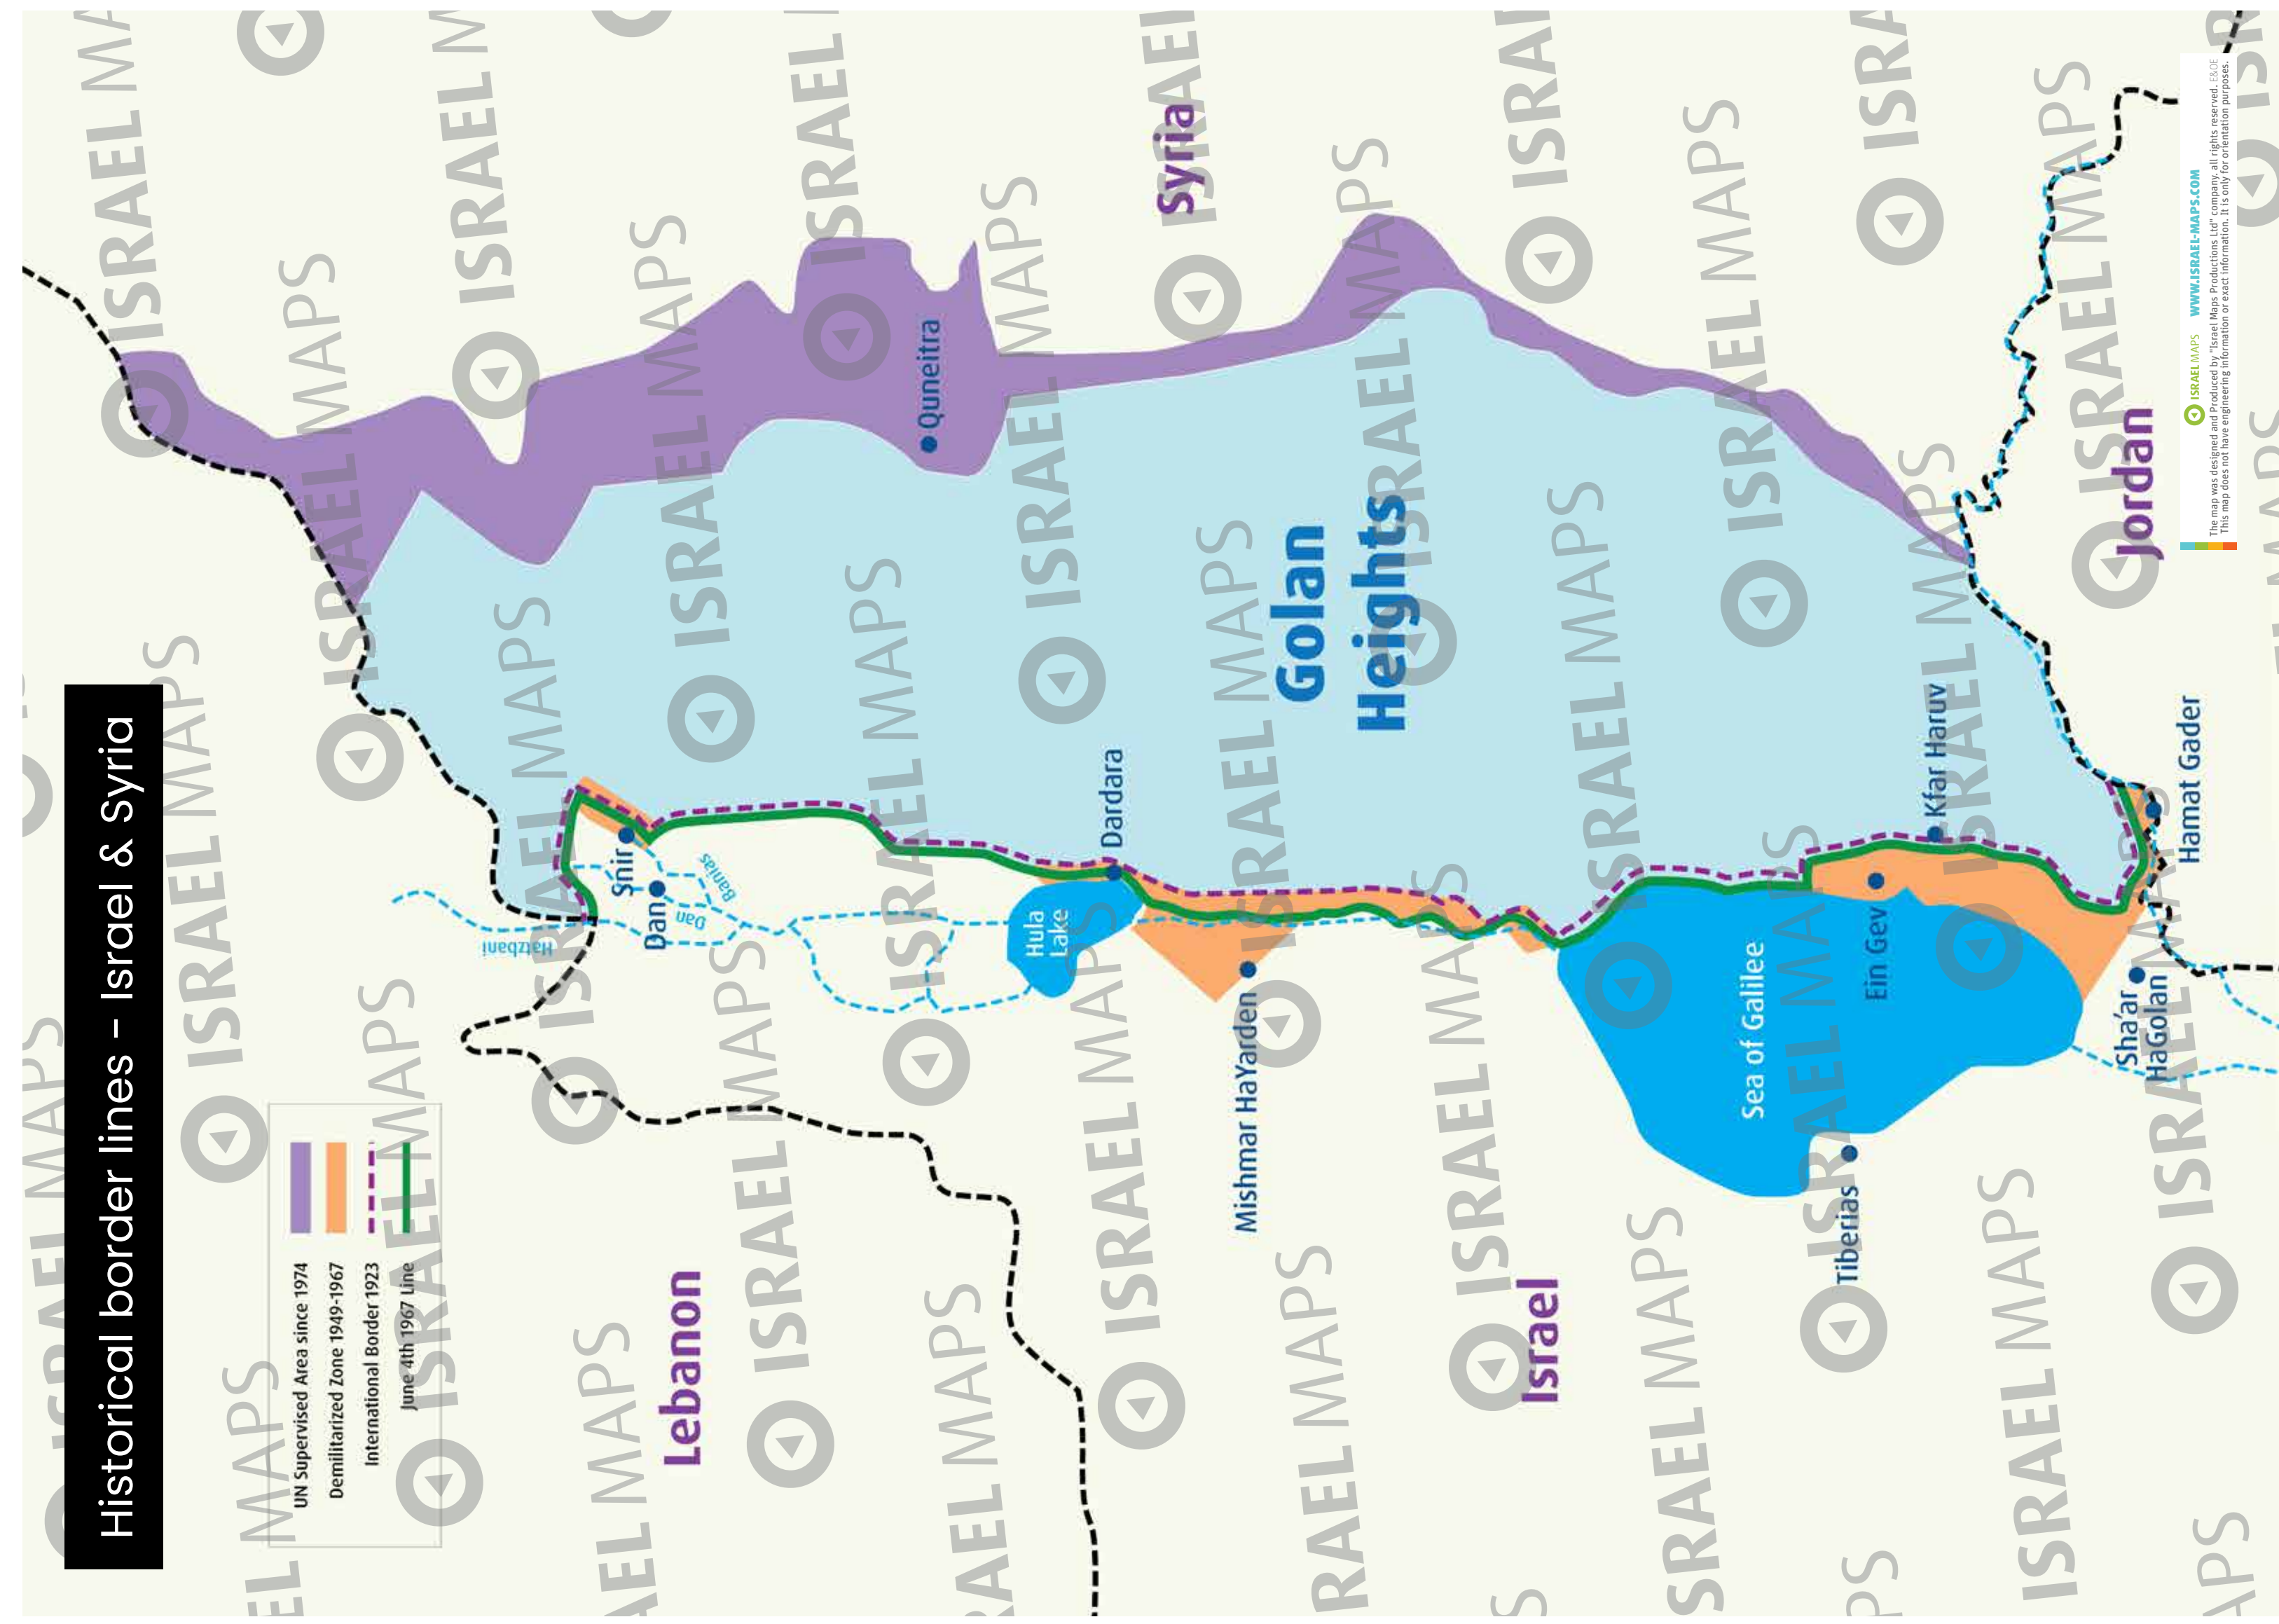

UN Partition Plan 1947

Armistice Lines 1949-1967

Ceasefire lines 1967

Historical border lines - Israel & Syria

The West Bank

The Gaza Strip

West Bank and Gaza distances

ISRAEL MAPS WWW.ISRAEL-MAPS.COM
The map was designed and Produced by "Israel Maps Productions Ltd" company, all rights reserved. EROE
This map does not have engineering information or exact information. It is only for orientation purposes.