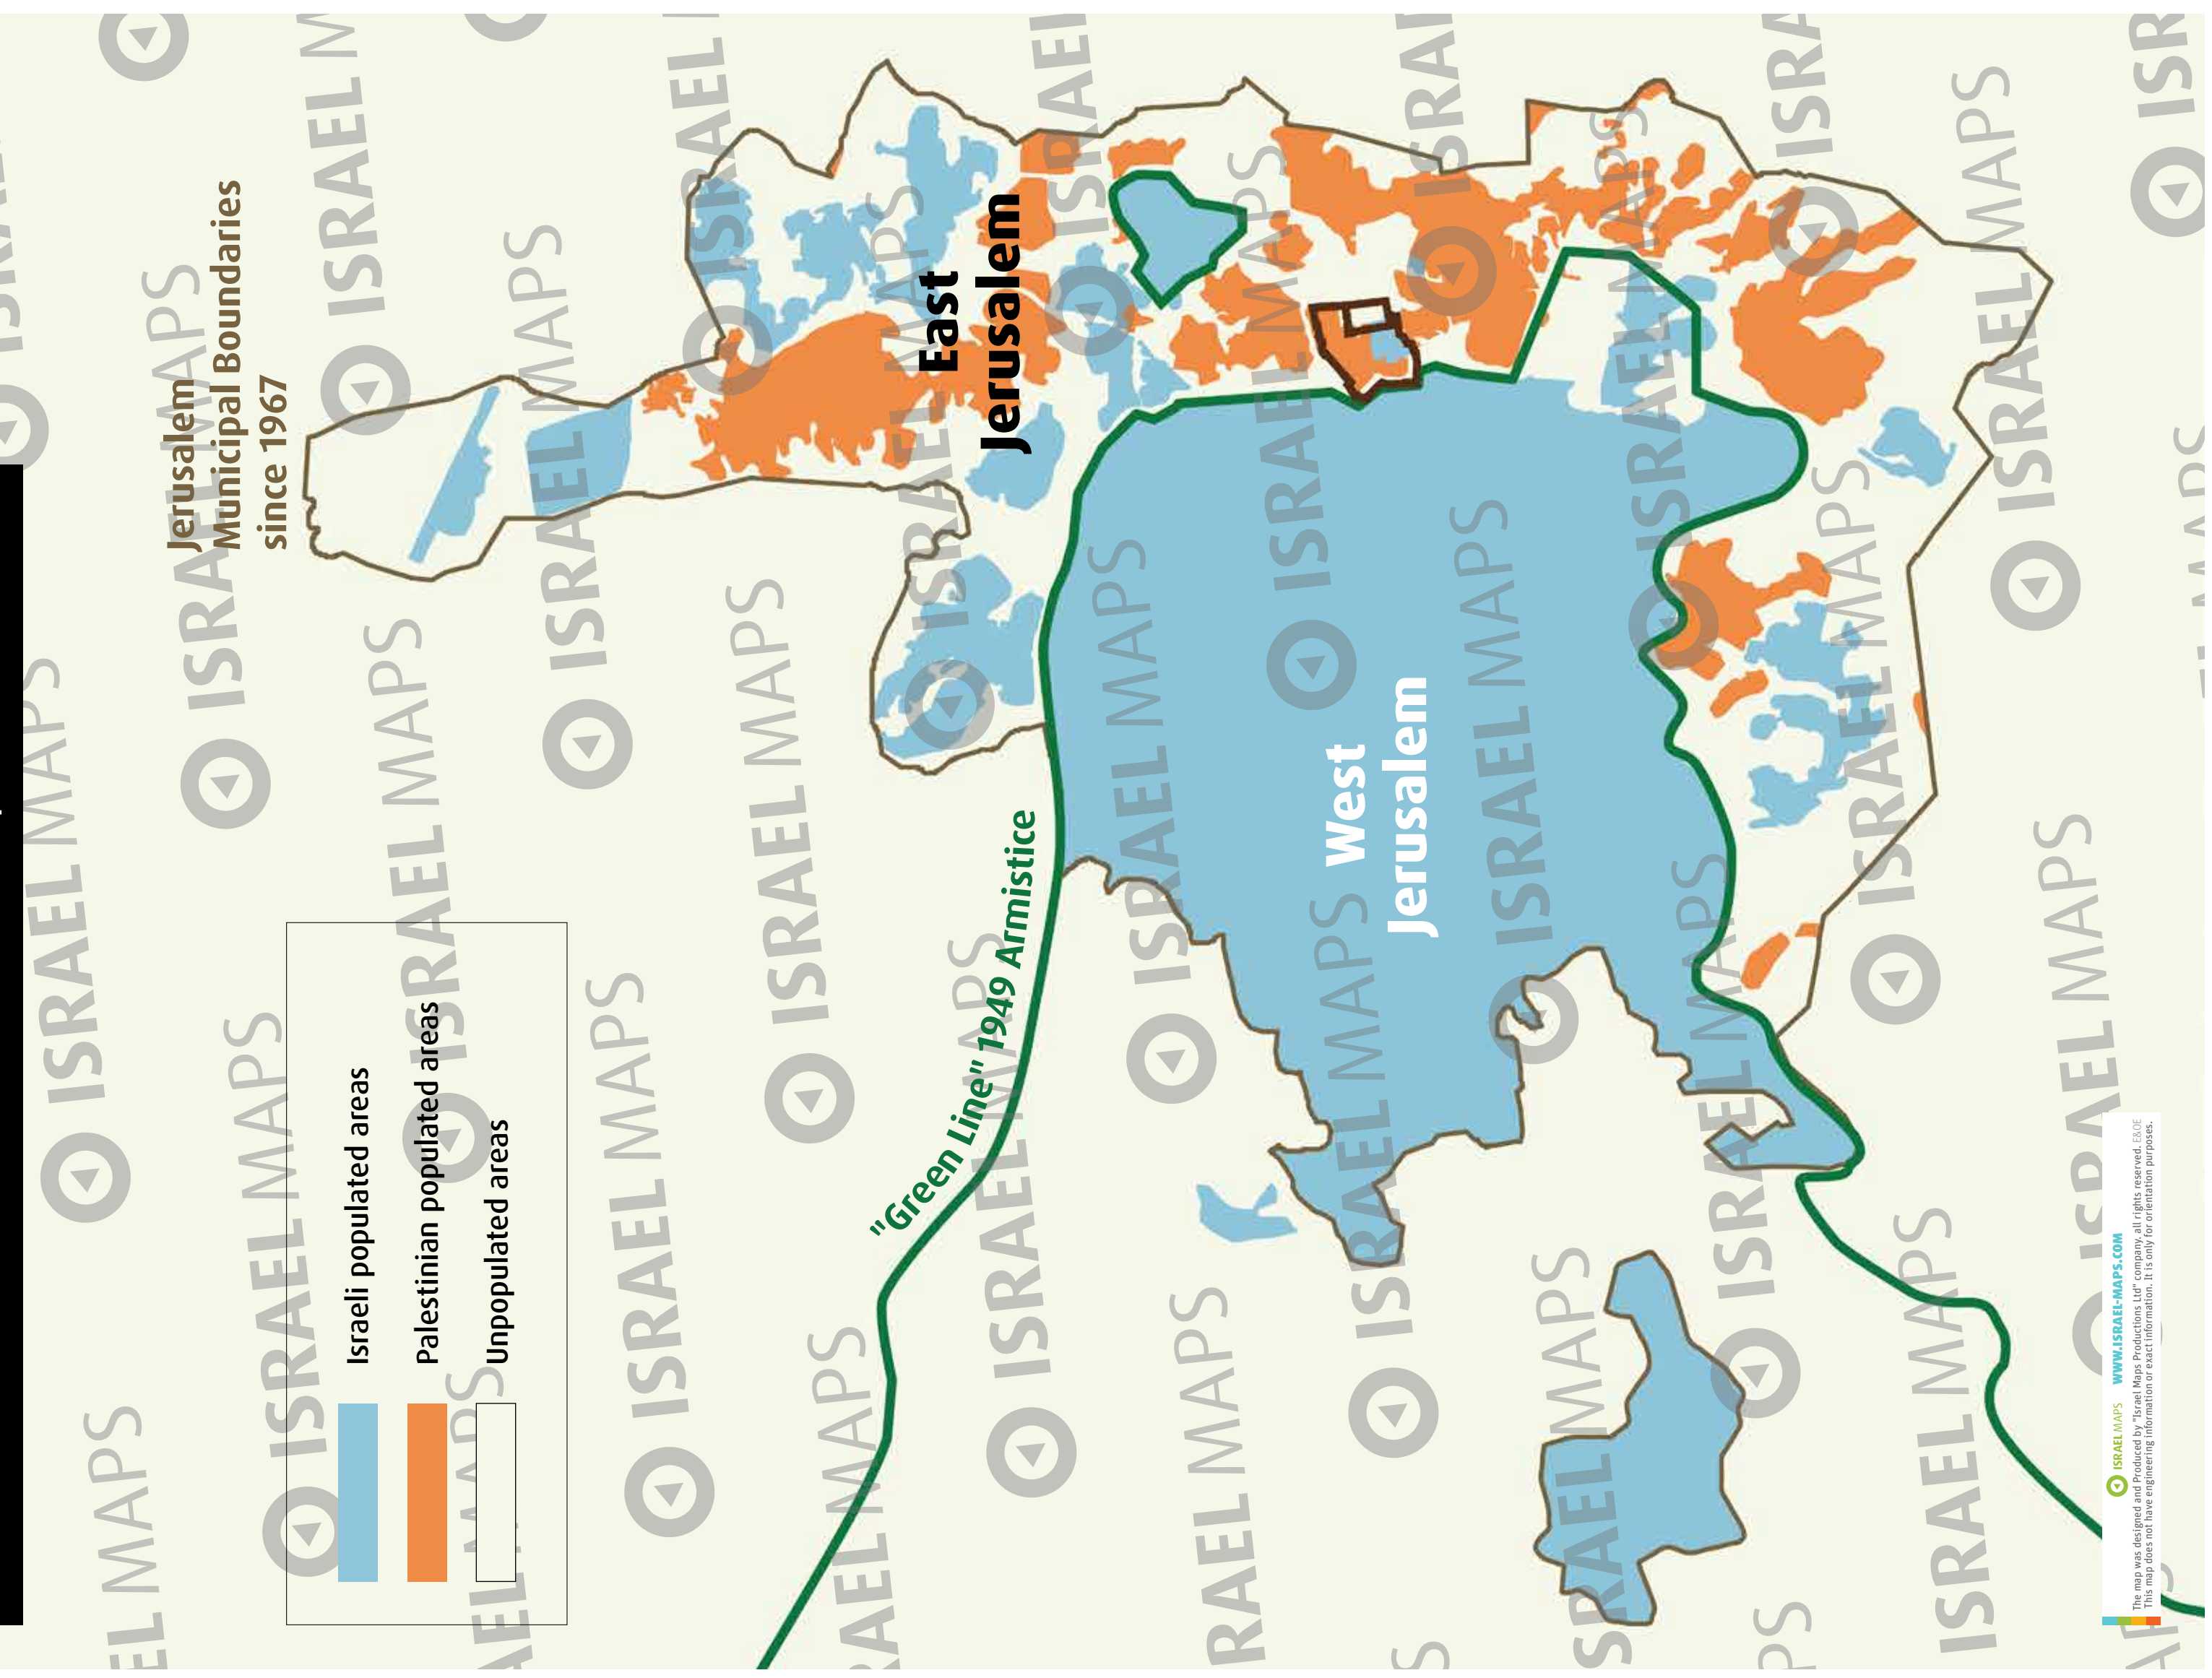

Jerusalem Palestinian & Israeli Populated areas