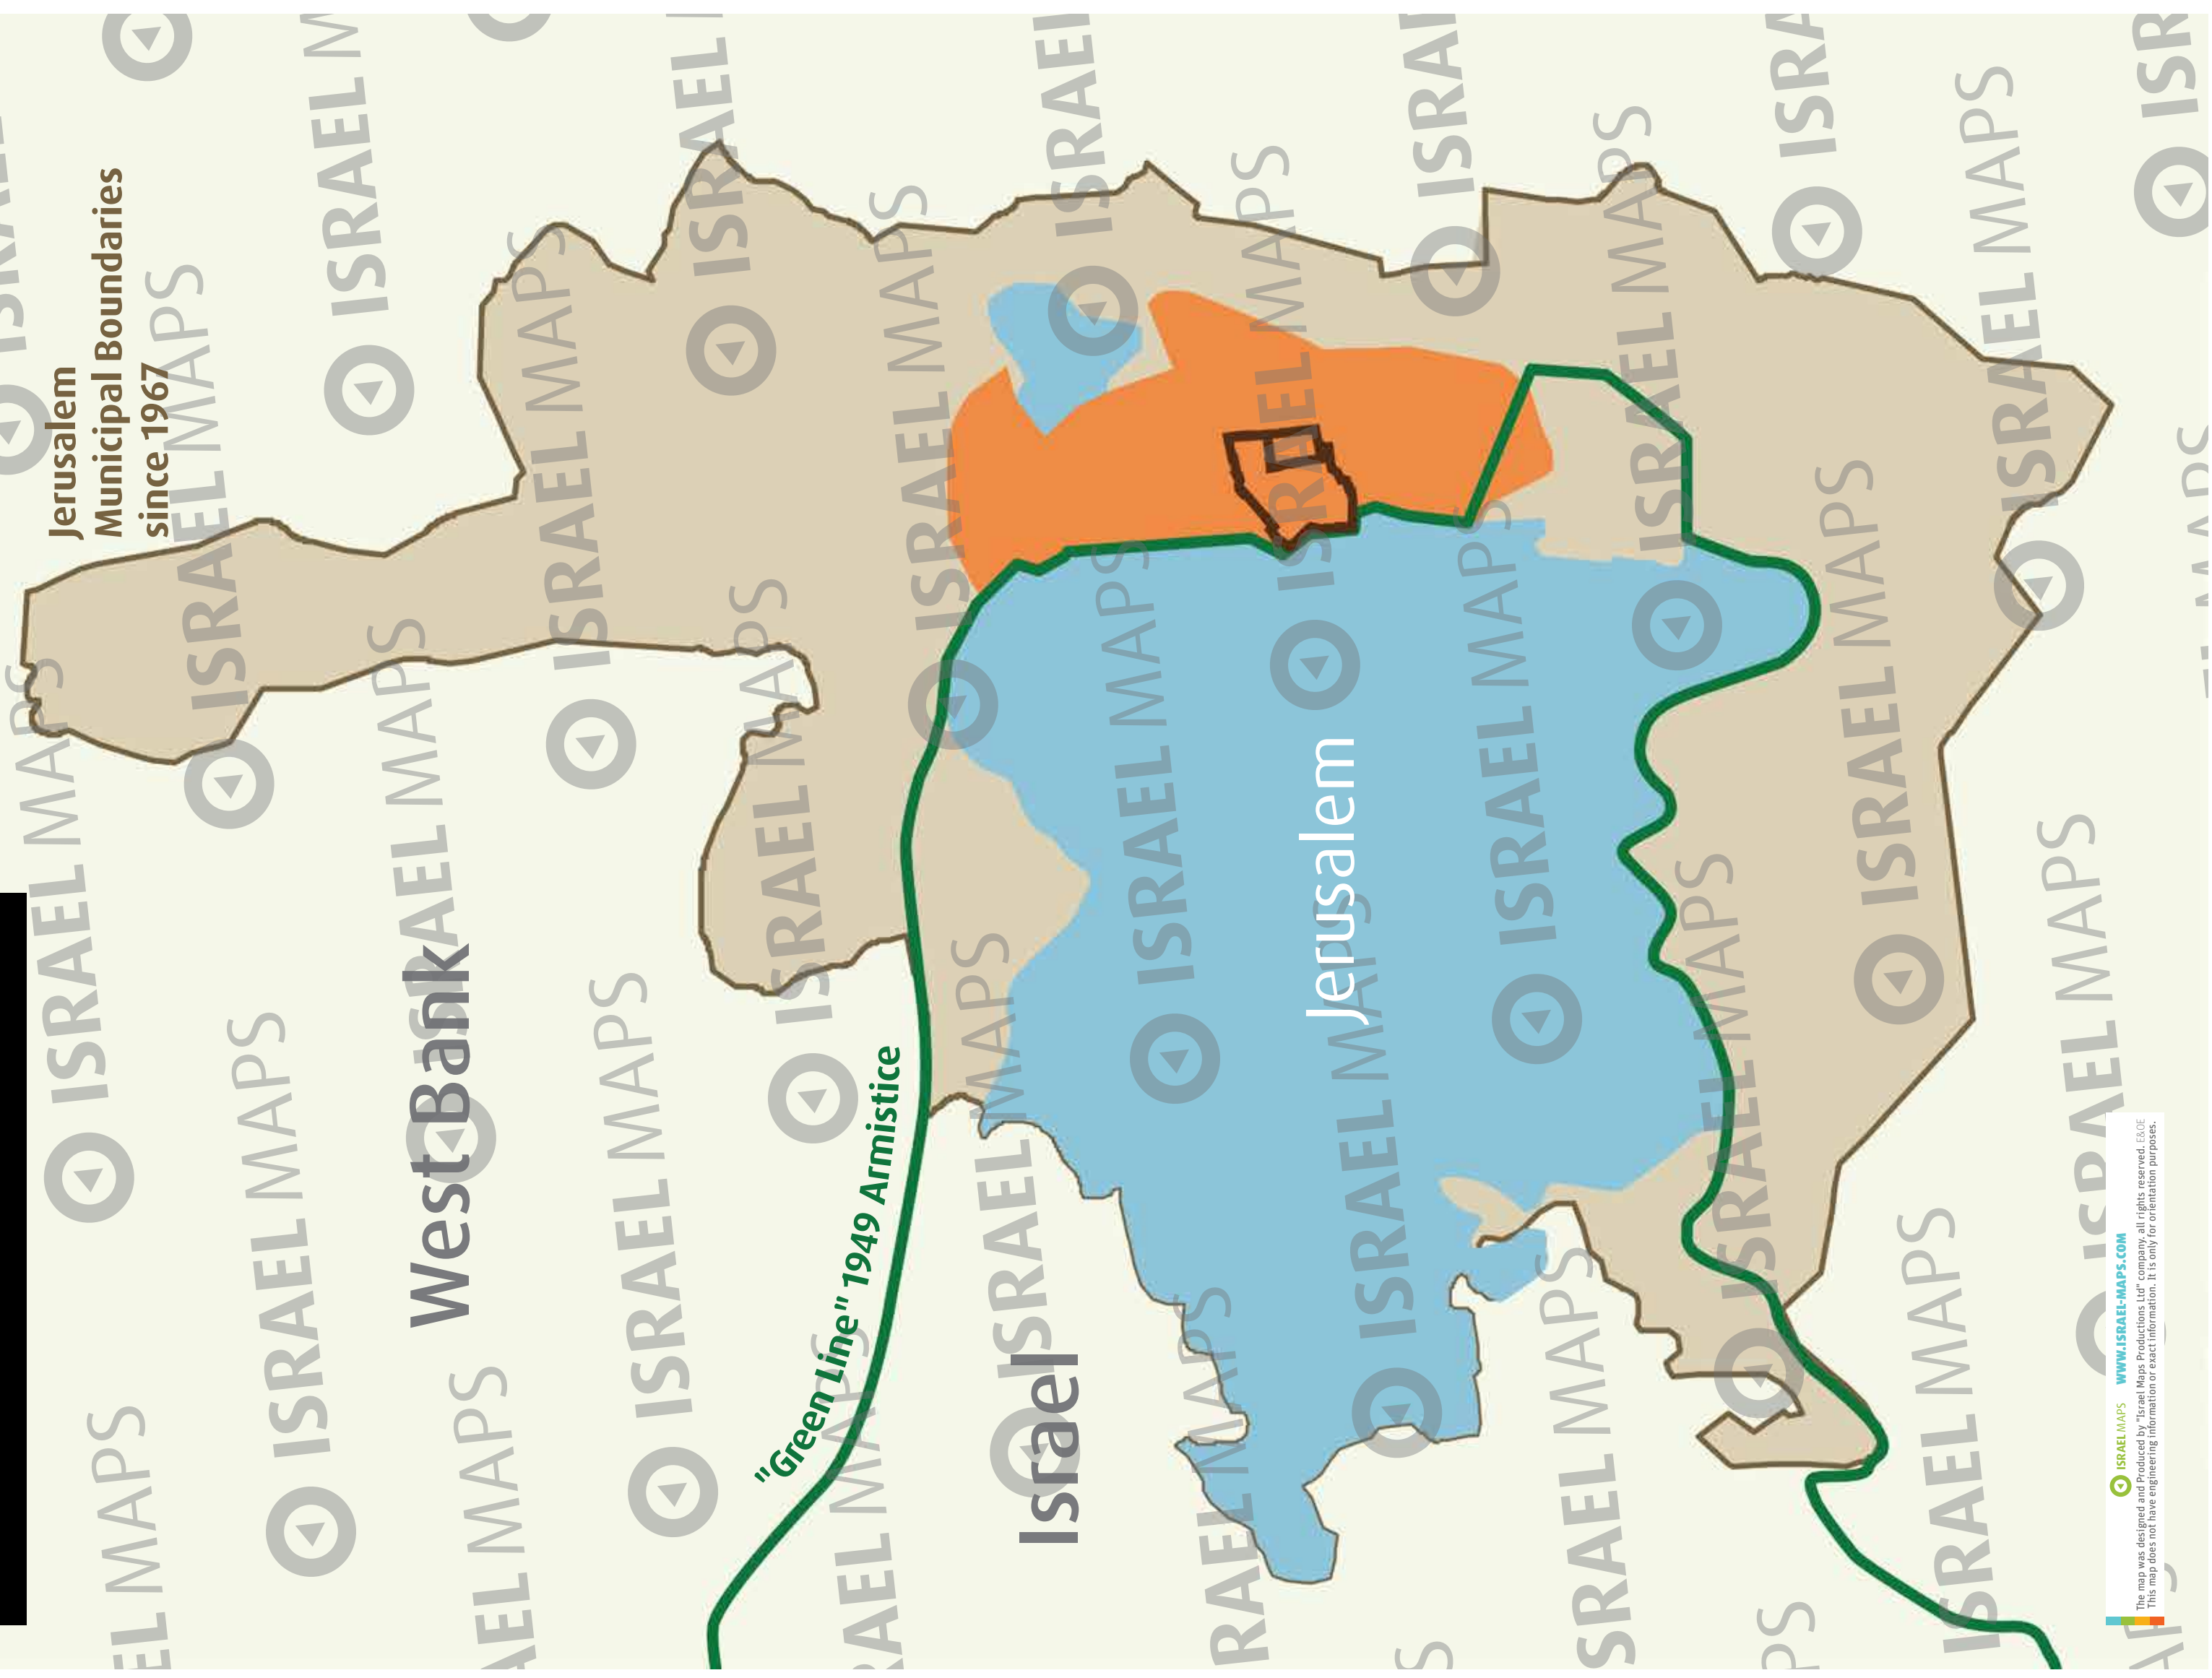

Divided Jerusalem 1949–1967