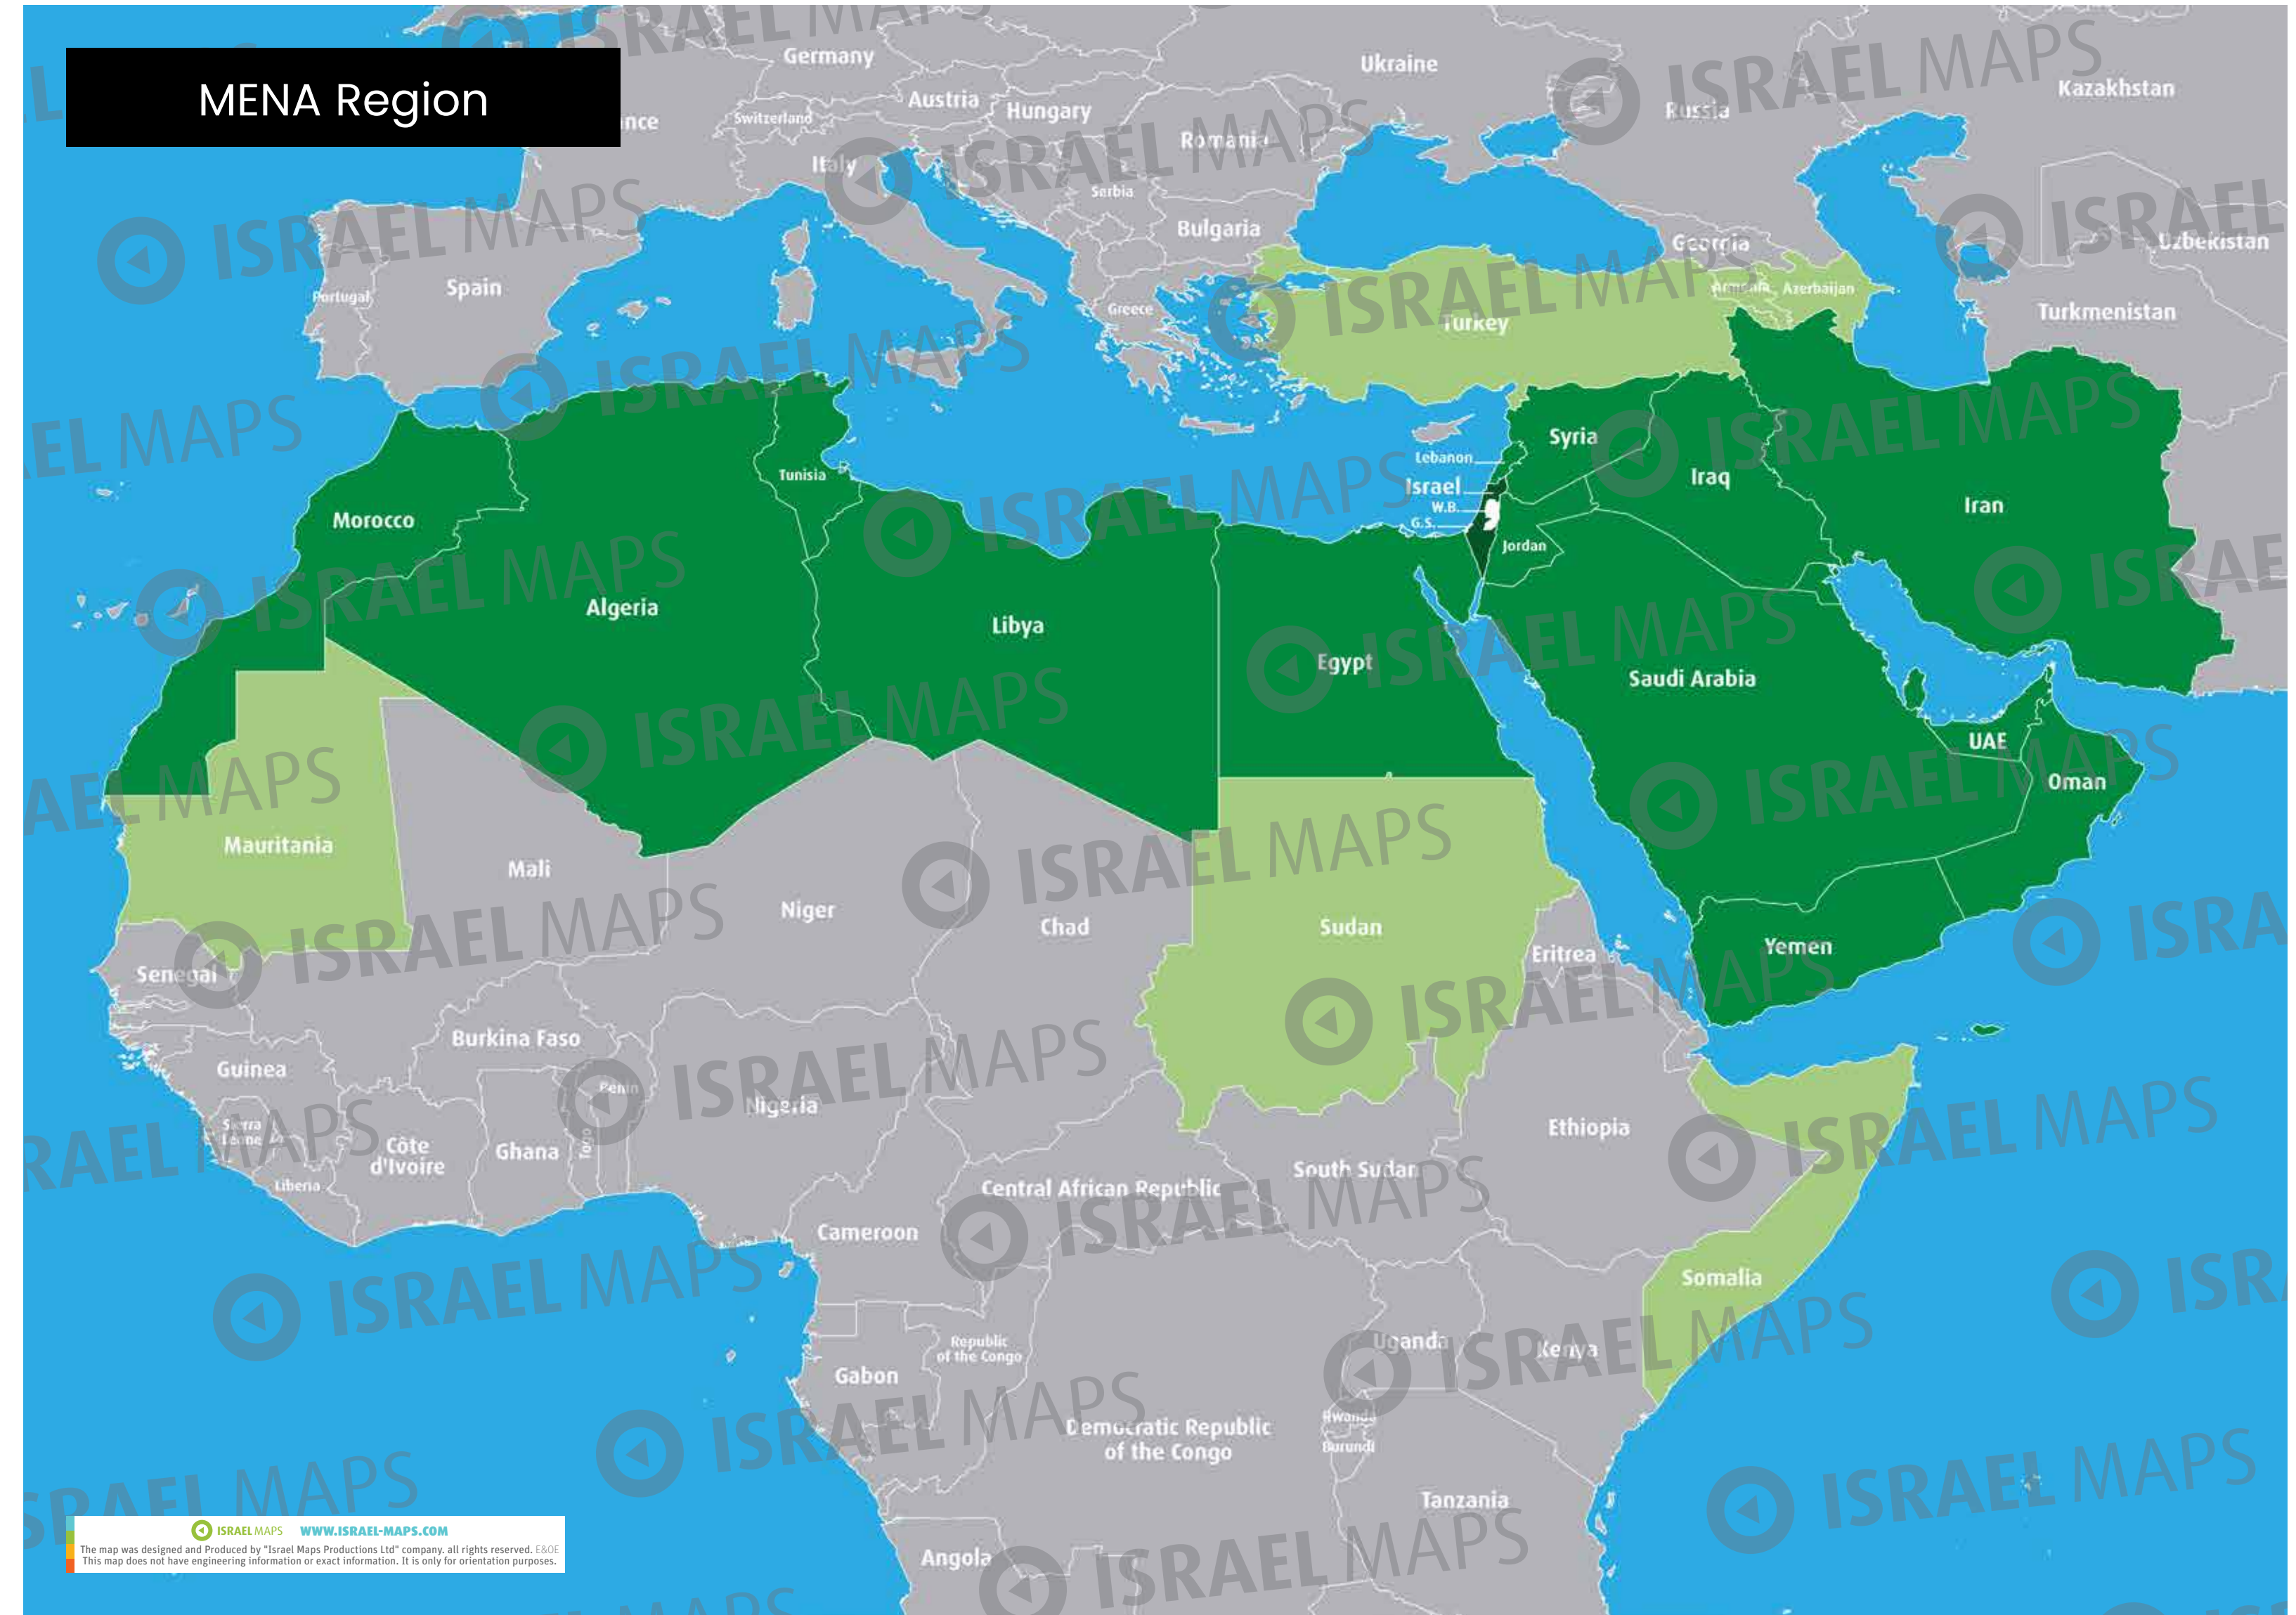

MENA Region