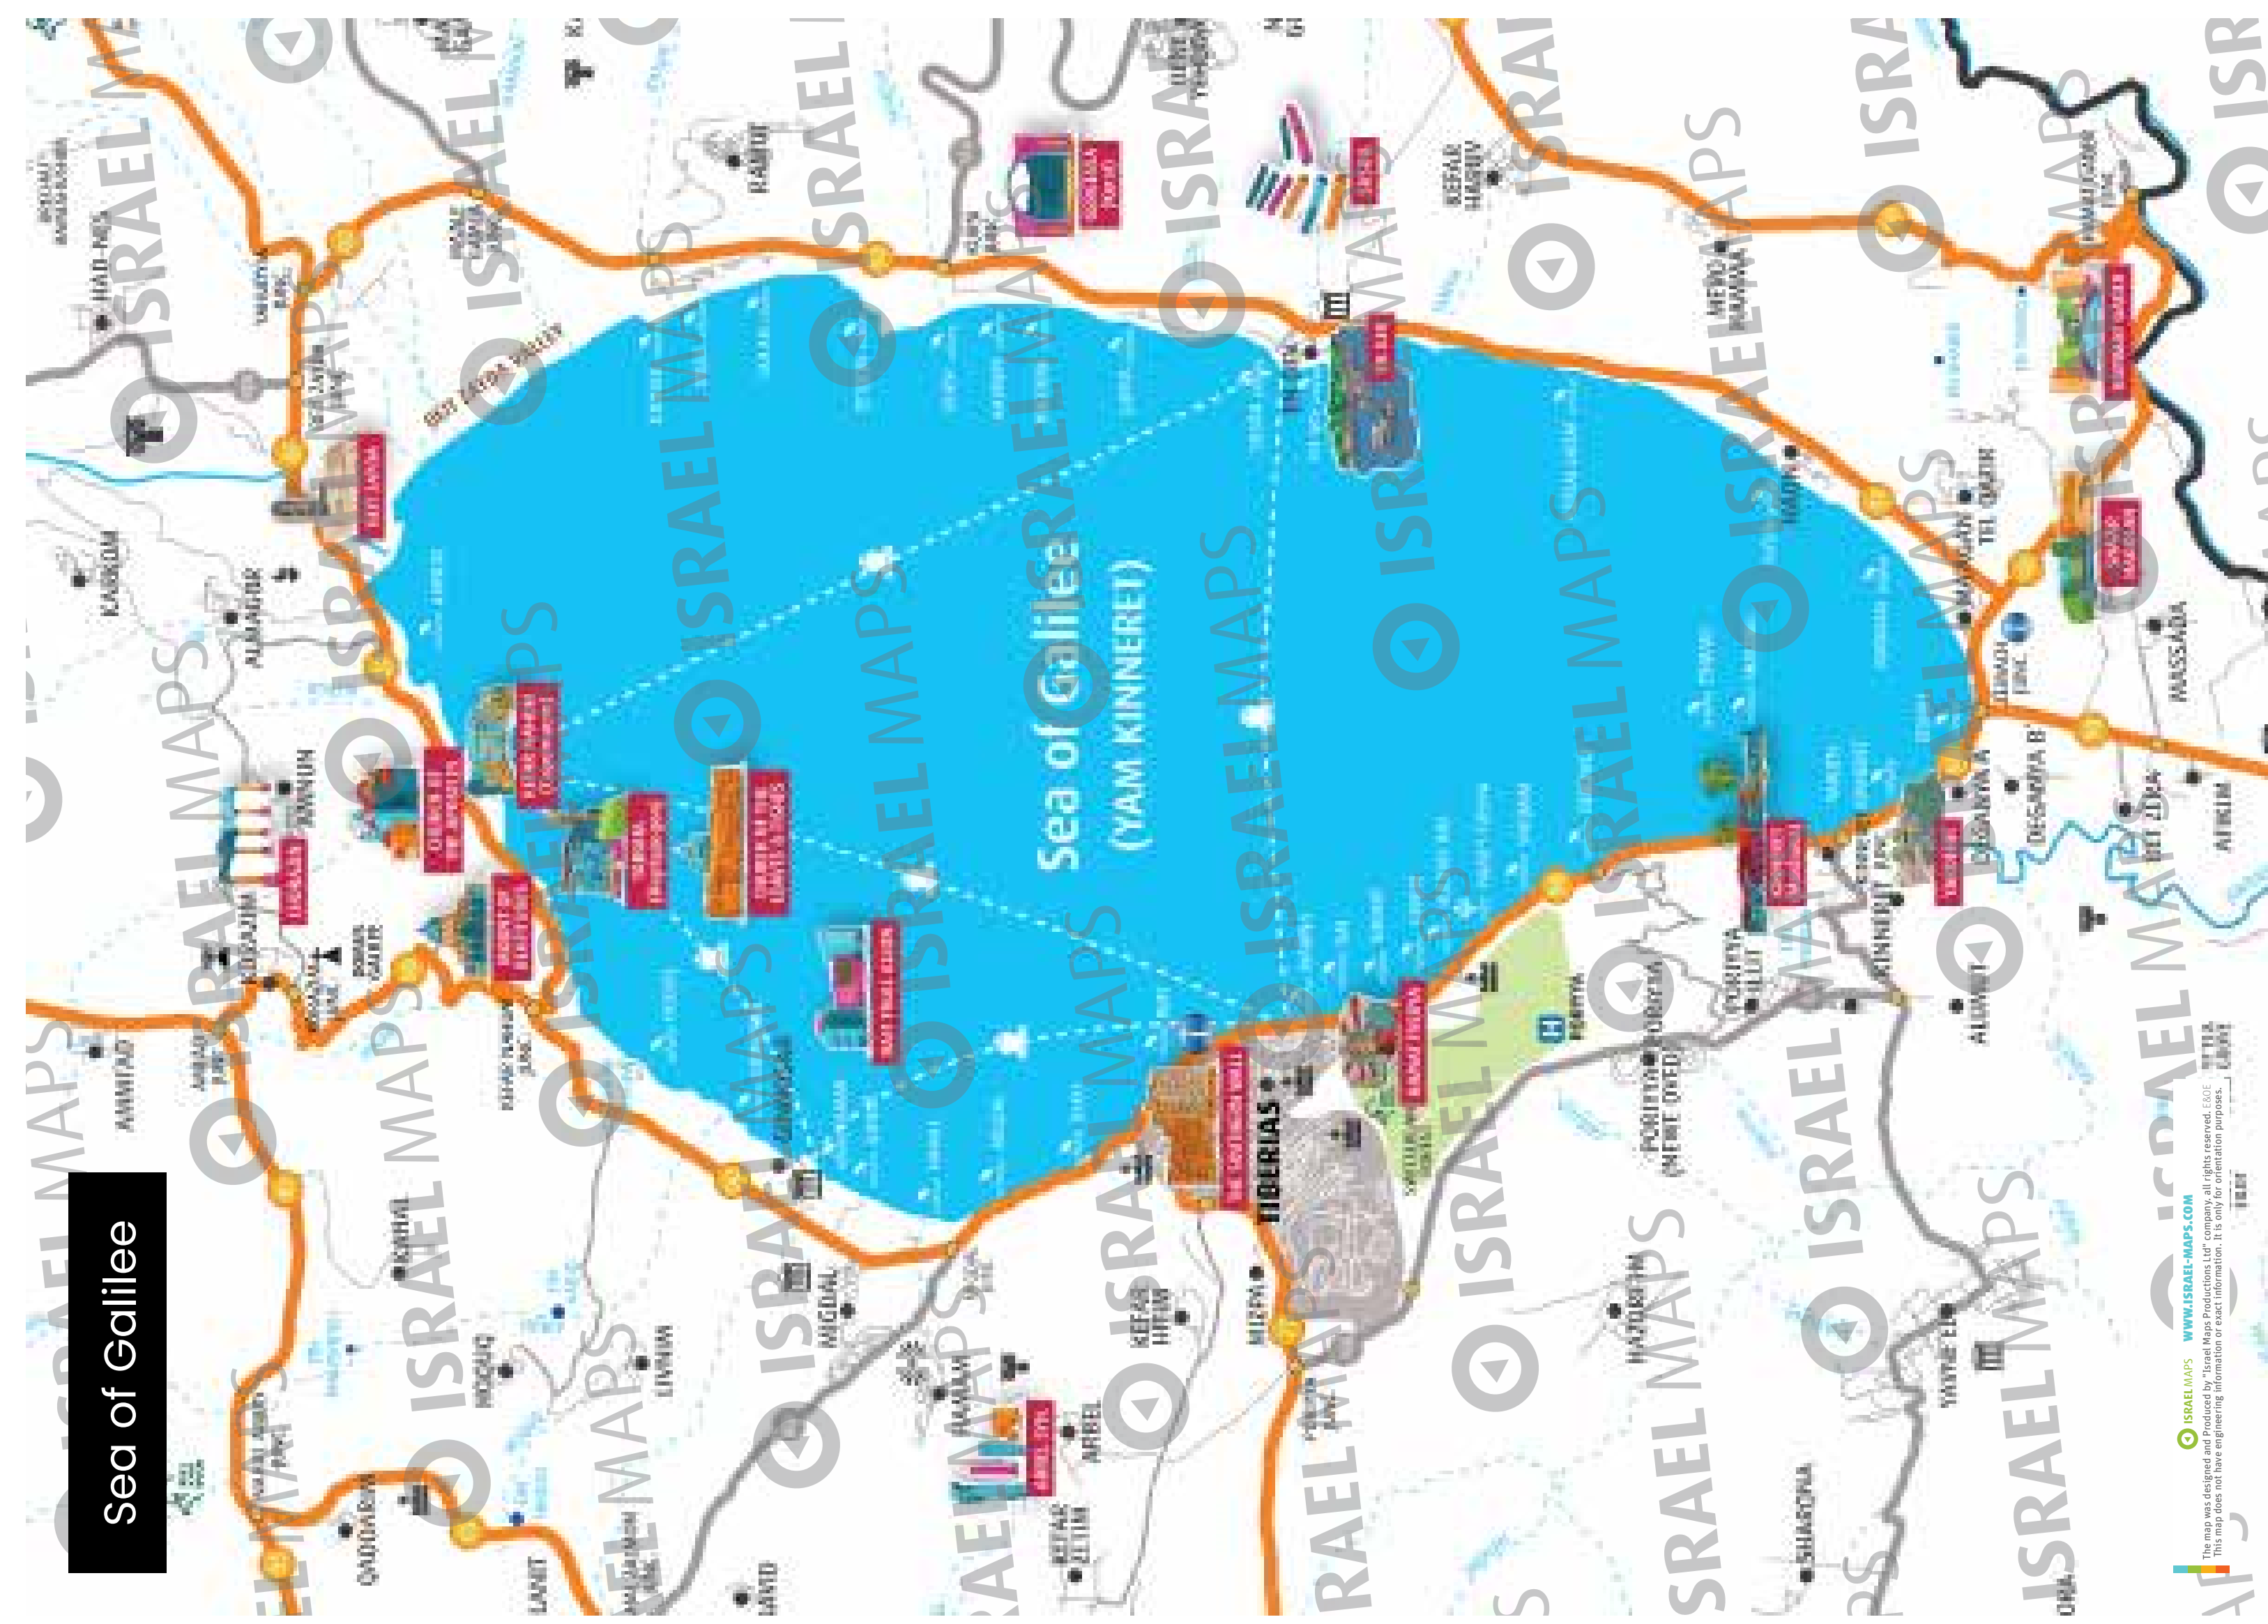

Tel Aviv - Jaffa

The Old City of Jaffa

In the Footsteps of Jesus

Sea of Galilee

The Siege of Jerusalem 70 CE

Jewish Counter Attack 

Roman Advance 

From Mount Scopus

Titus Camp
(completed by 70 AD)

Second Camp

breached Wall 1

Camp

Herod palace

5

Second Wall 2

Pool of Israel 3

4

Temple

City of David

Upper City

1 After fifteen days of siege, the Romans breached the Third Wall, the defenders abandoned this part of the city without further fighting.

2 The Romans camped inside the city, demolishing buildings over a wide area. Despite frequent attacks by the defenders, the Romans breached the Second Wall. It took 4 days of severe fighting to advance toward the Temple.

5 The Romans launched attacks from the ruins of the Temple, the took the area south known as the City of David.

 ISRAEL MAPS WWW.ISRAEL-MAPS.COM

This map was designed and created by Israel Maps. All rights reserved. E.C.O.C.
This map does not have engineering information or exact information. It is only for orientation purposes.