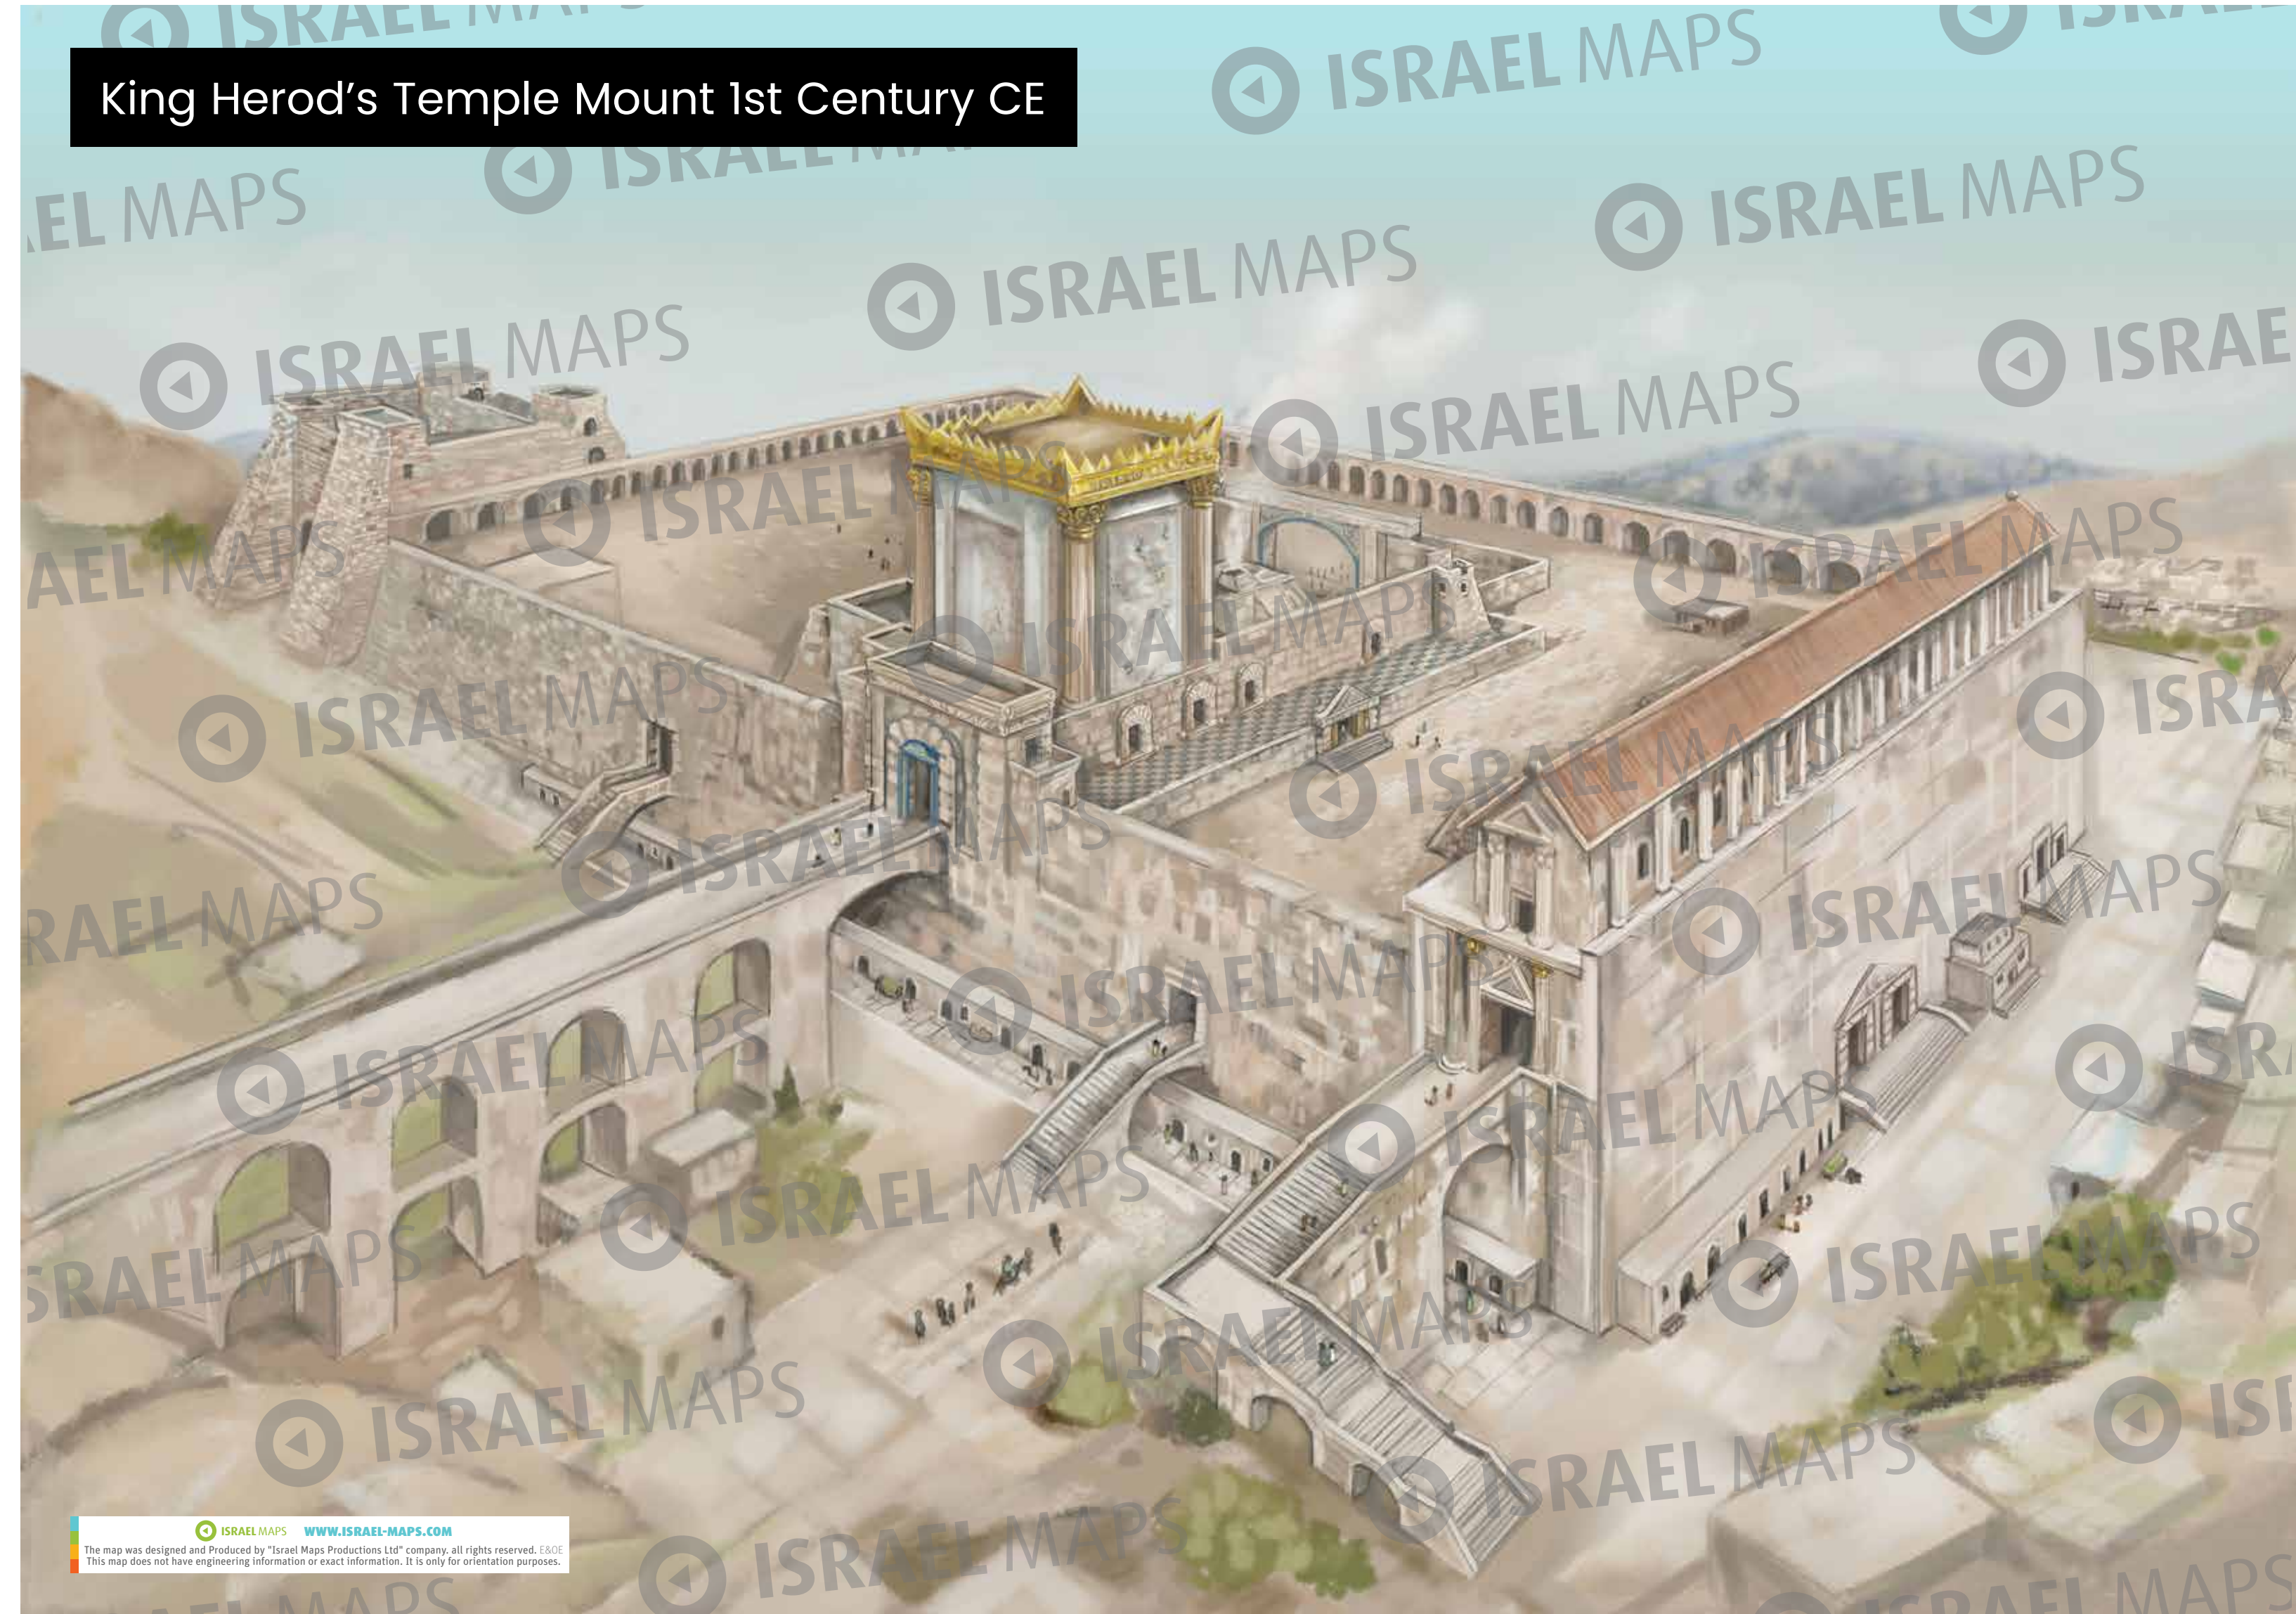

King Herod's Temple Mount 1st Century CE