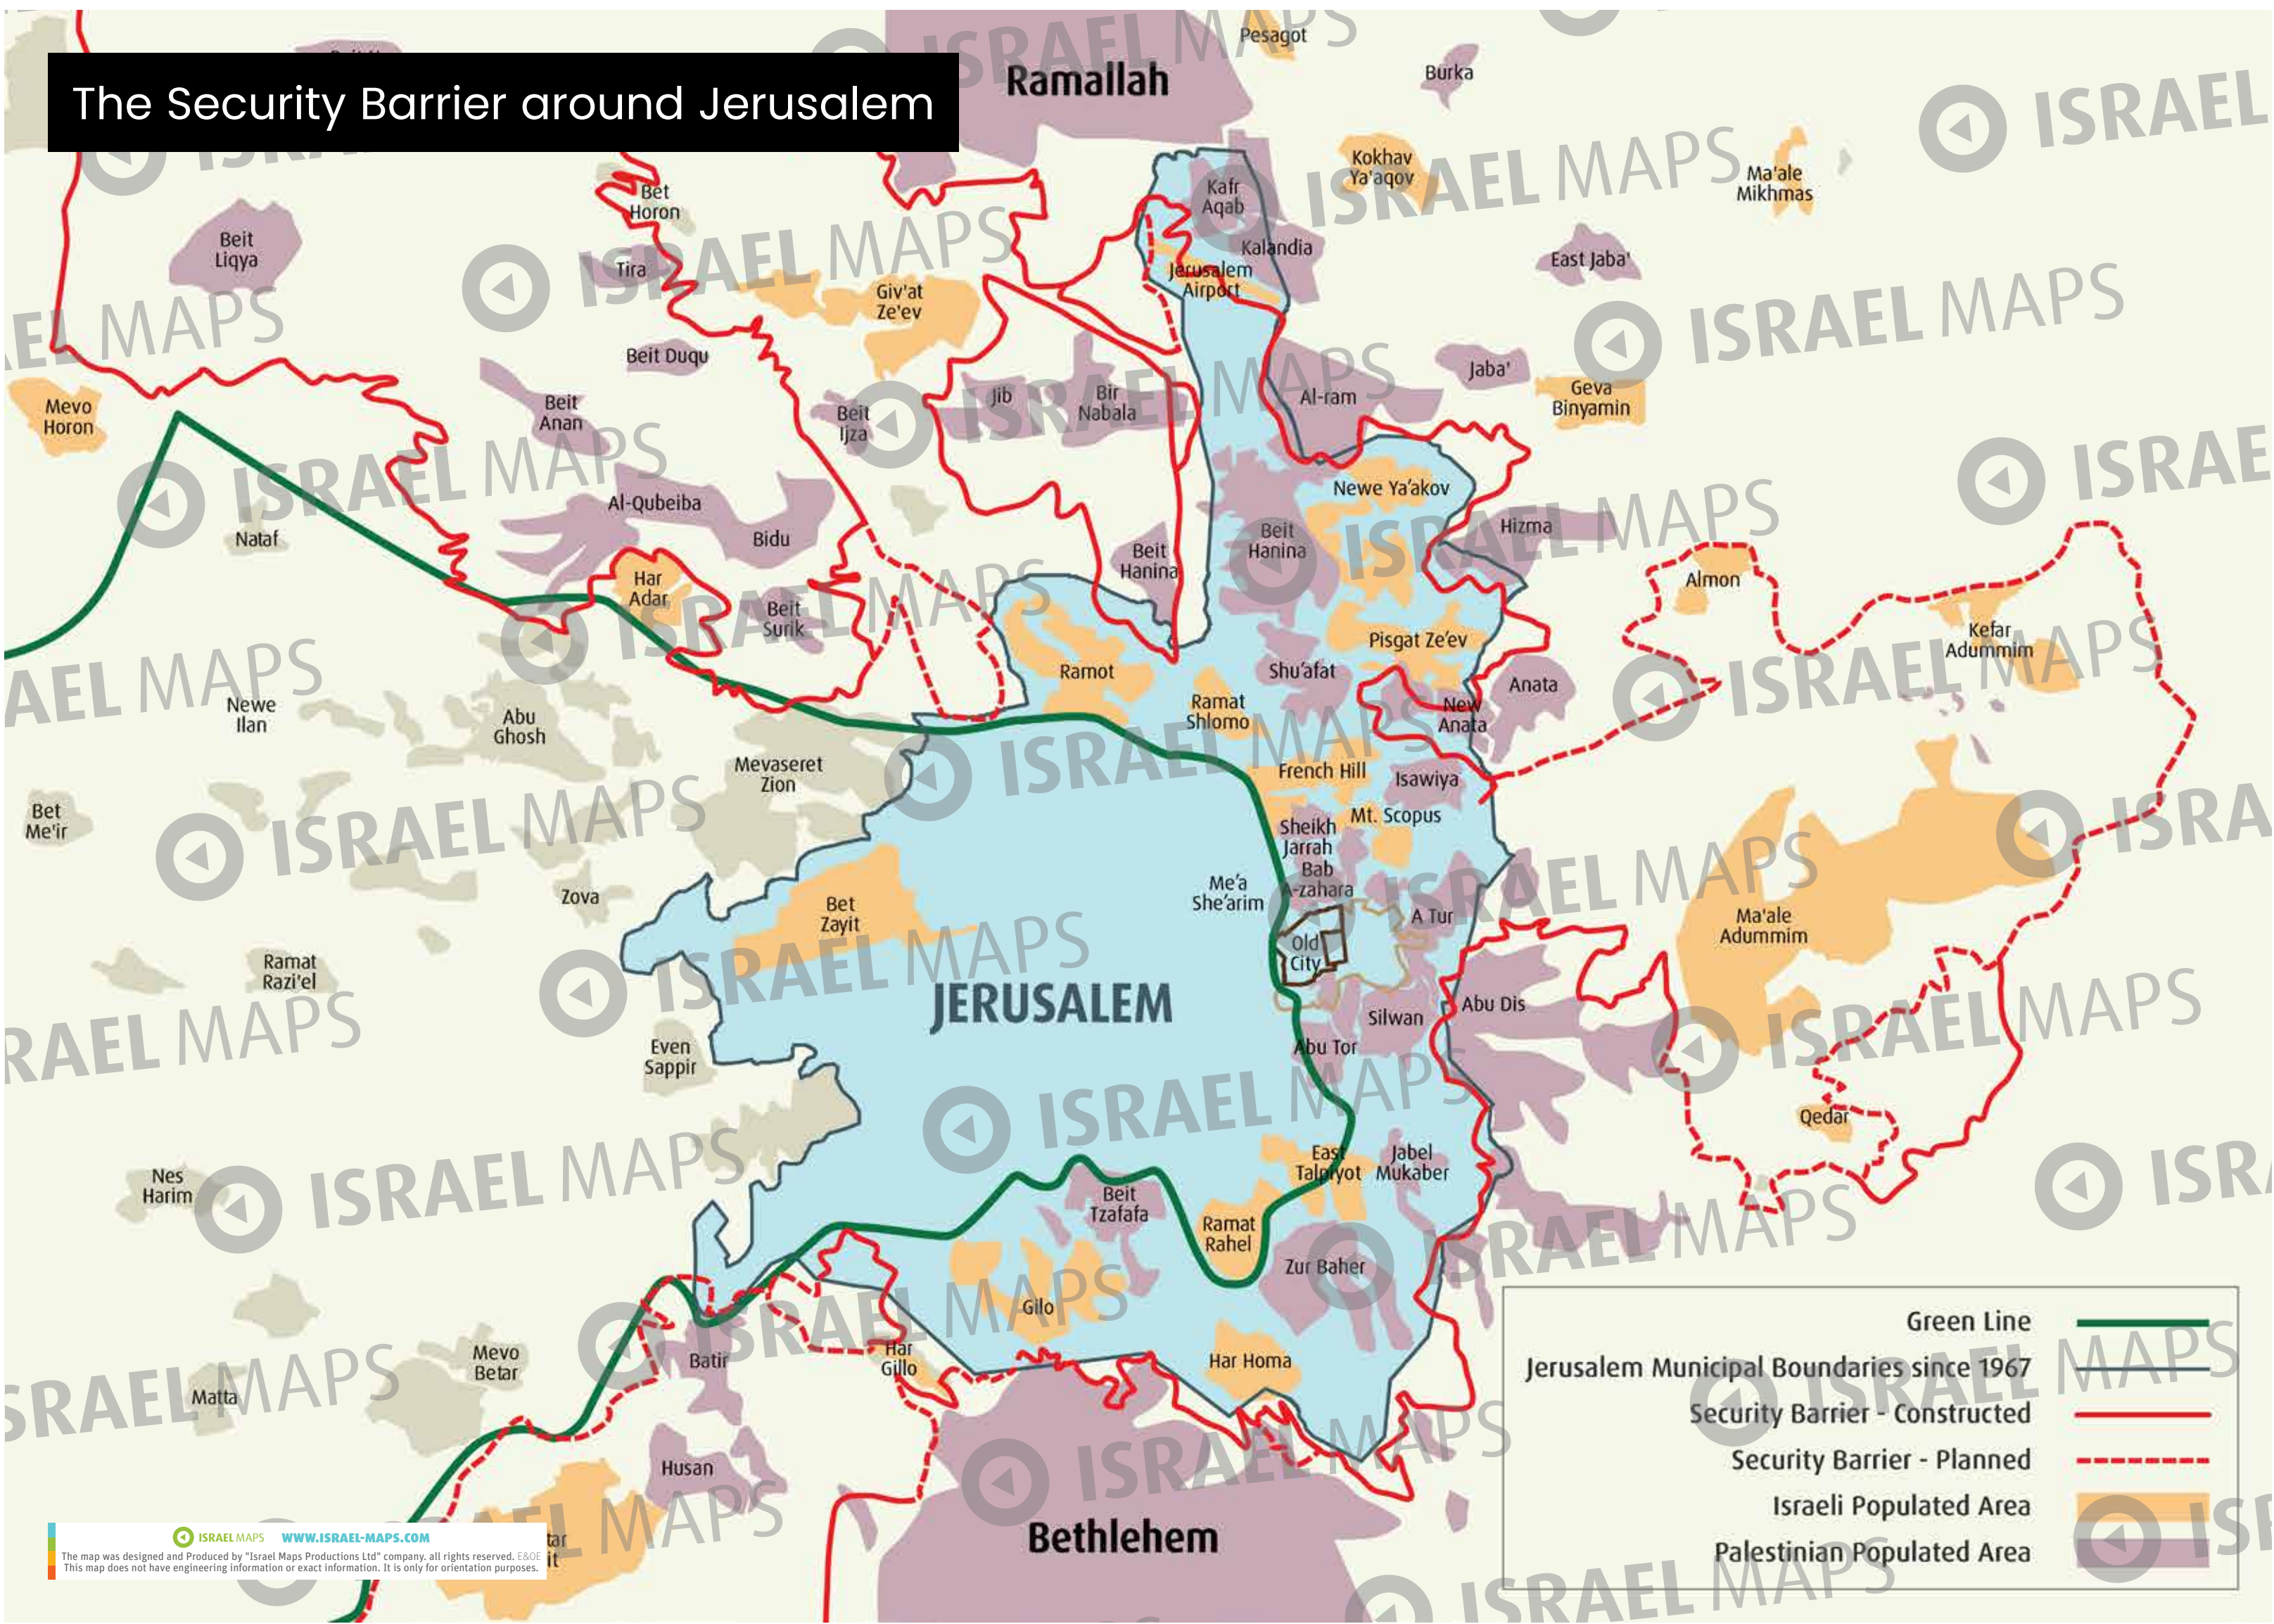

Jerusalem during 1st Century CE

King Herod's Temple Mount 1st Century CE

ISRAEL MAPS WWW.ISRAEL-MAPS.COM
The map was designed and Produced by "Israel Maps Productions Ltd" company, all rights reserved. EROE
This map does not have engineering information or exact information. It is only for orientation purposes.

Divided Jerusalem 1949–1967

Jerusalem Palestinian & Israeli Populated areas

Jerusalem Armistice line 1949-1967

The Middle East after WW I 1923

ISRAEL MAPS WWW.ISRAEL-MAPS.COM
The map was designed and Produced by "Israel Maps Productions Ltd" company, all rights reserved. E.I.C.
This map does not have engineering information or exact information. It is only for orientation purposes.