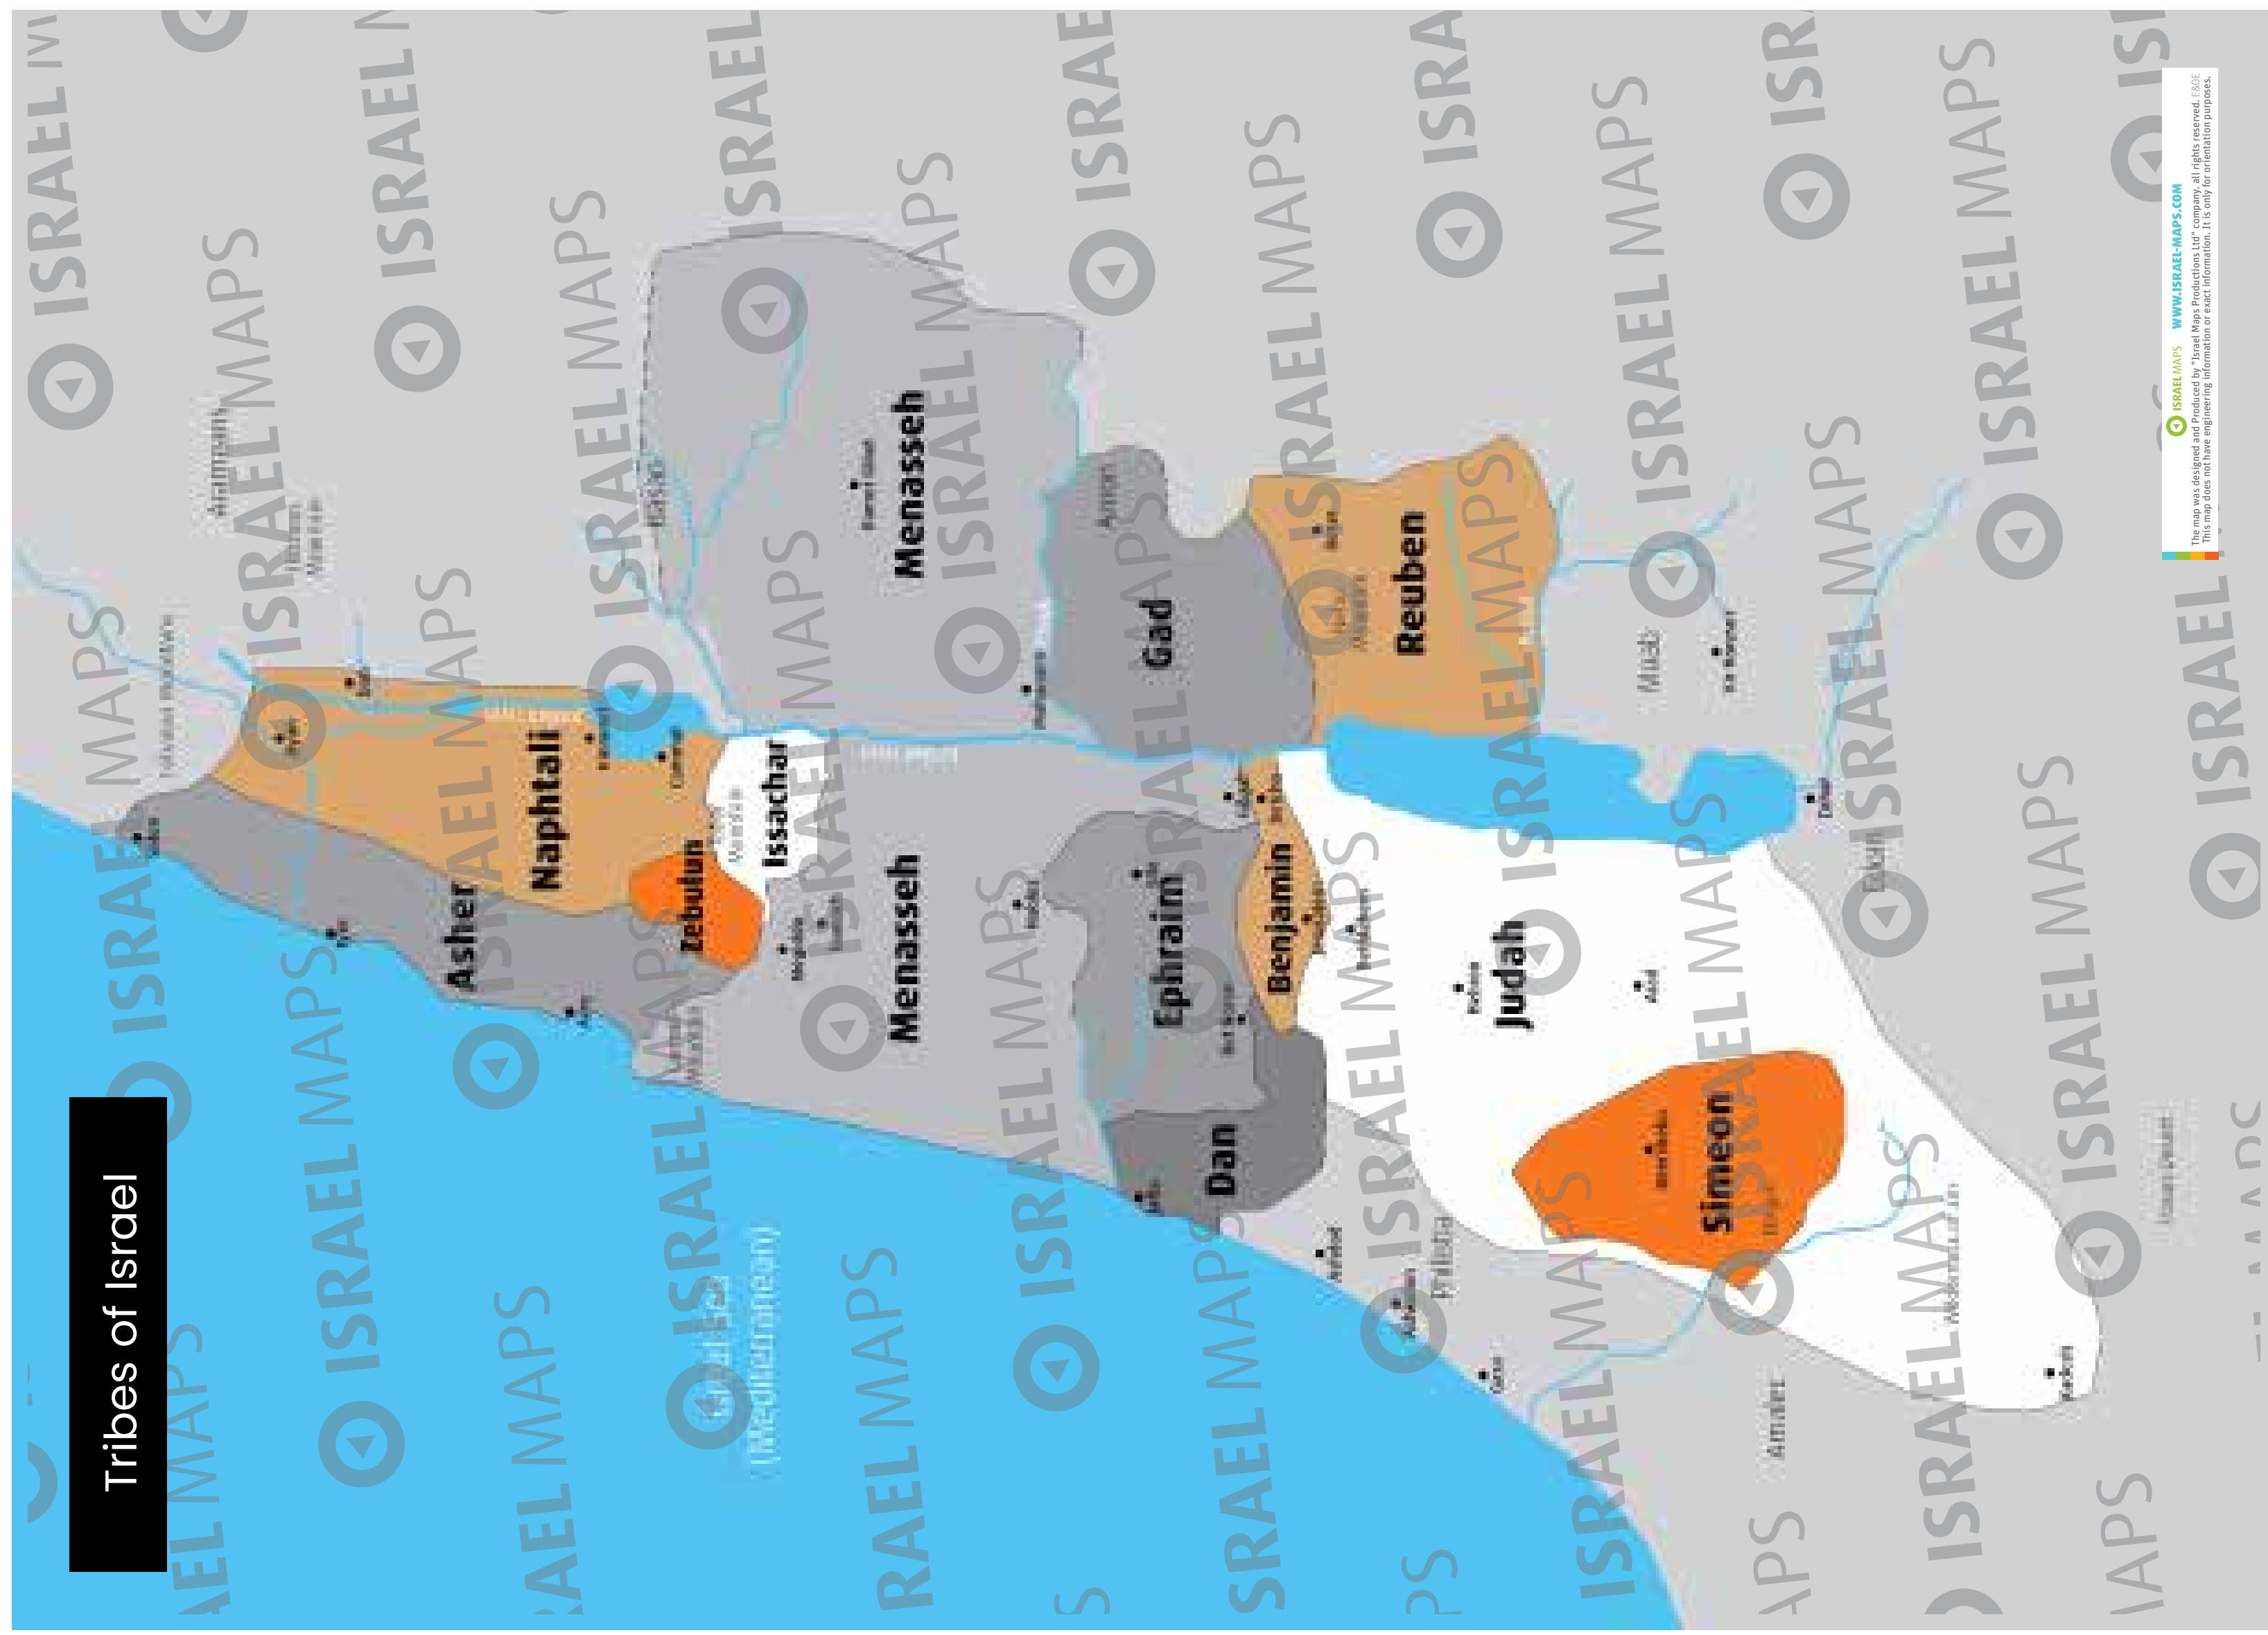

Tribes of Israel