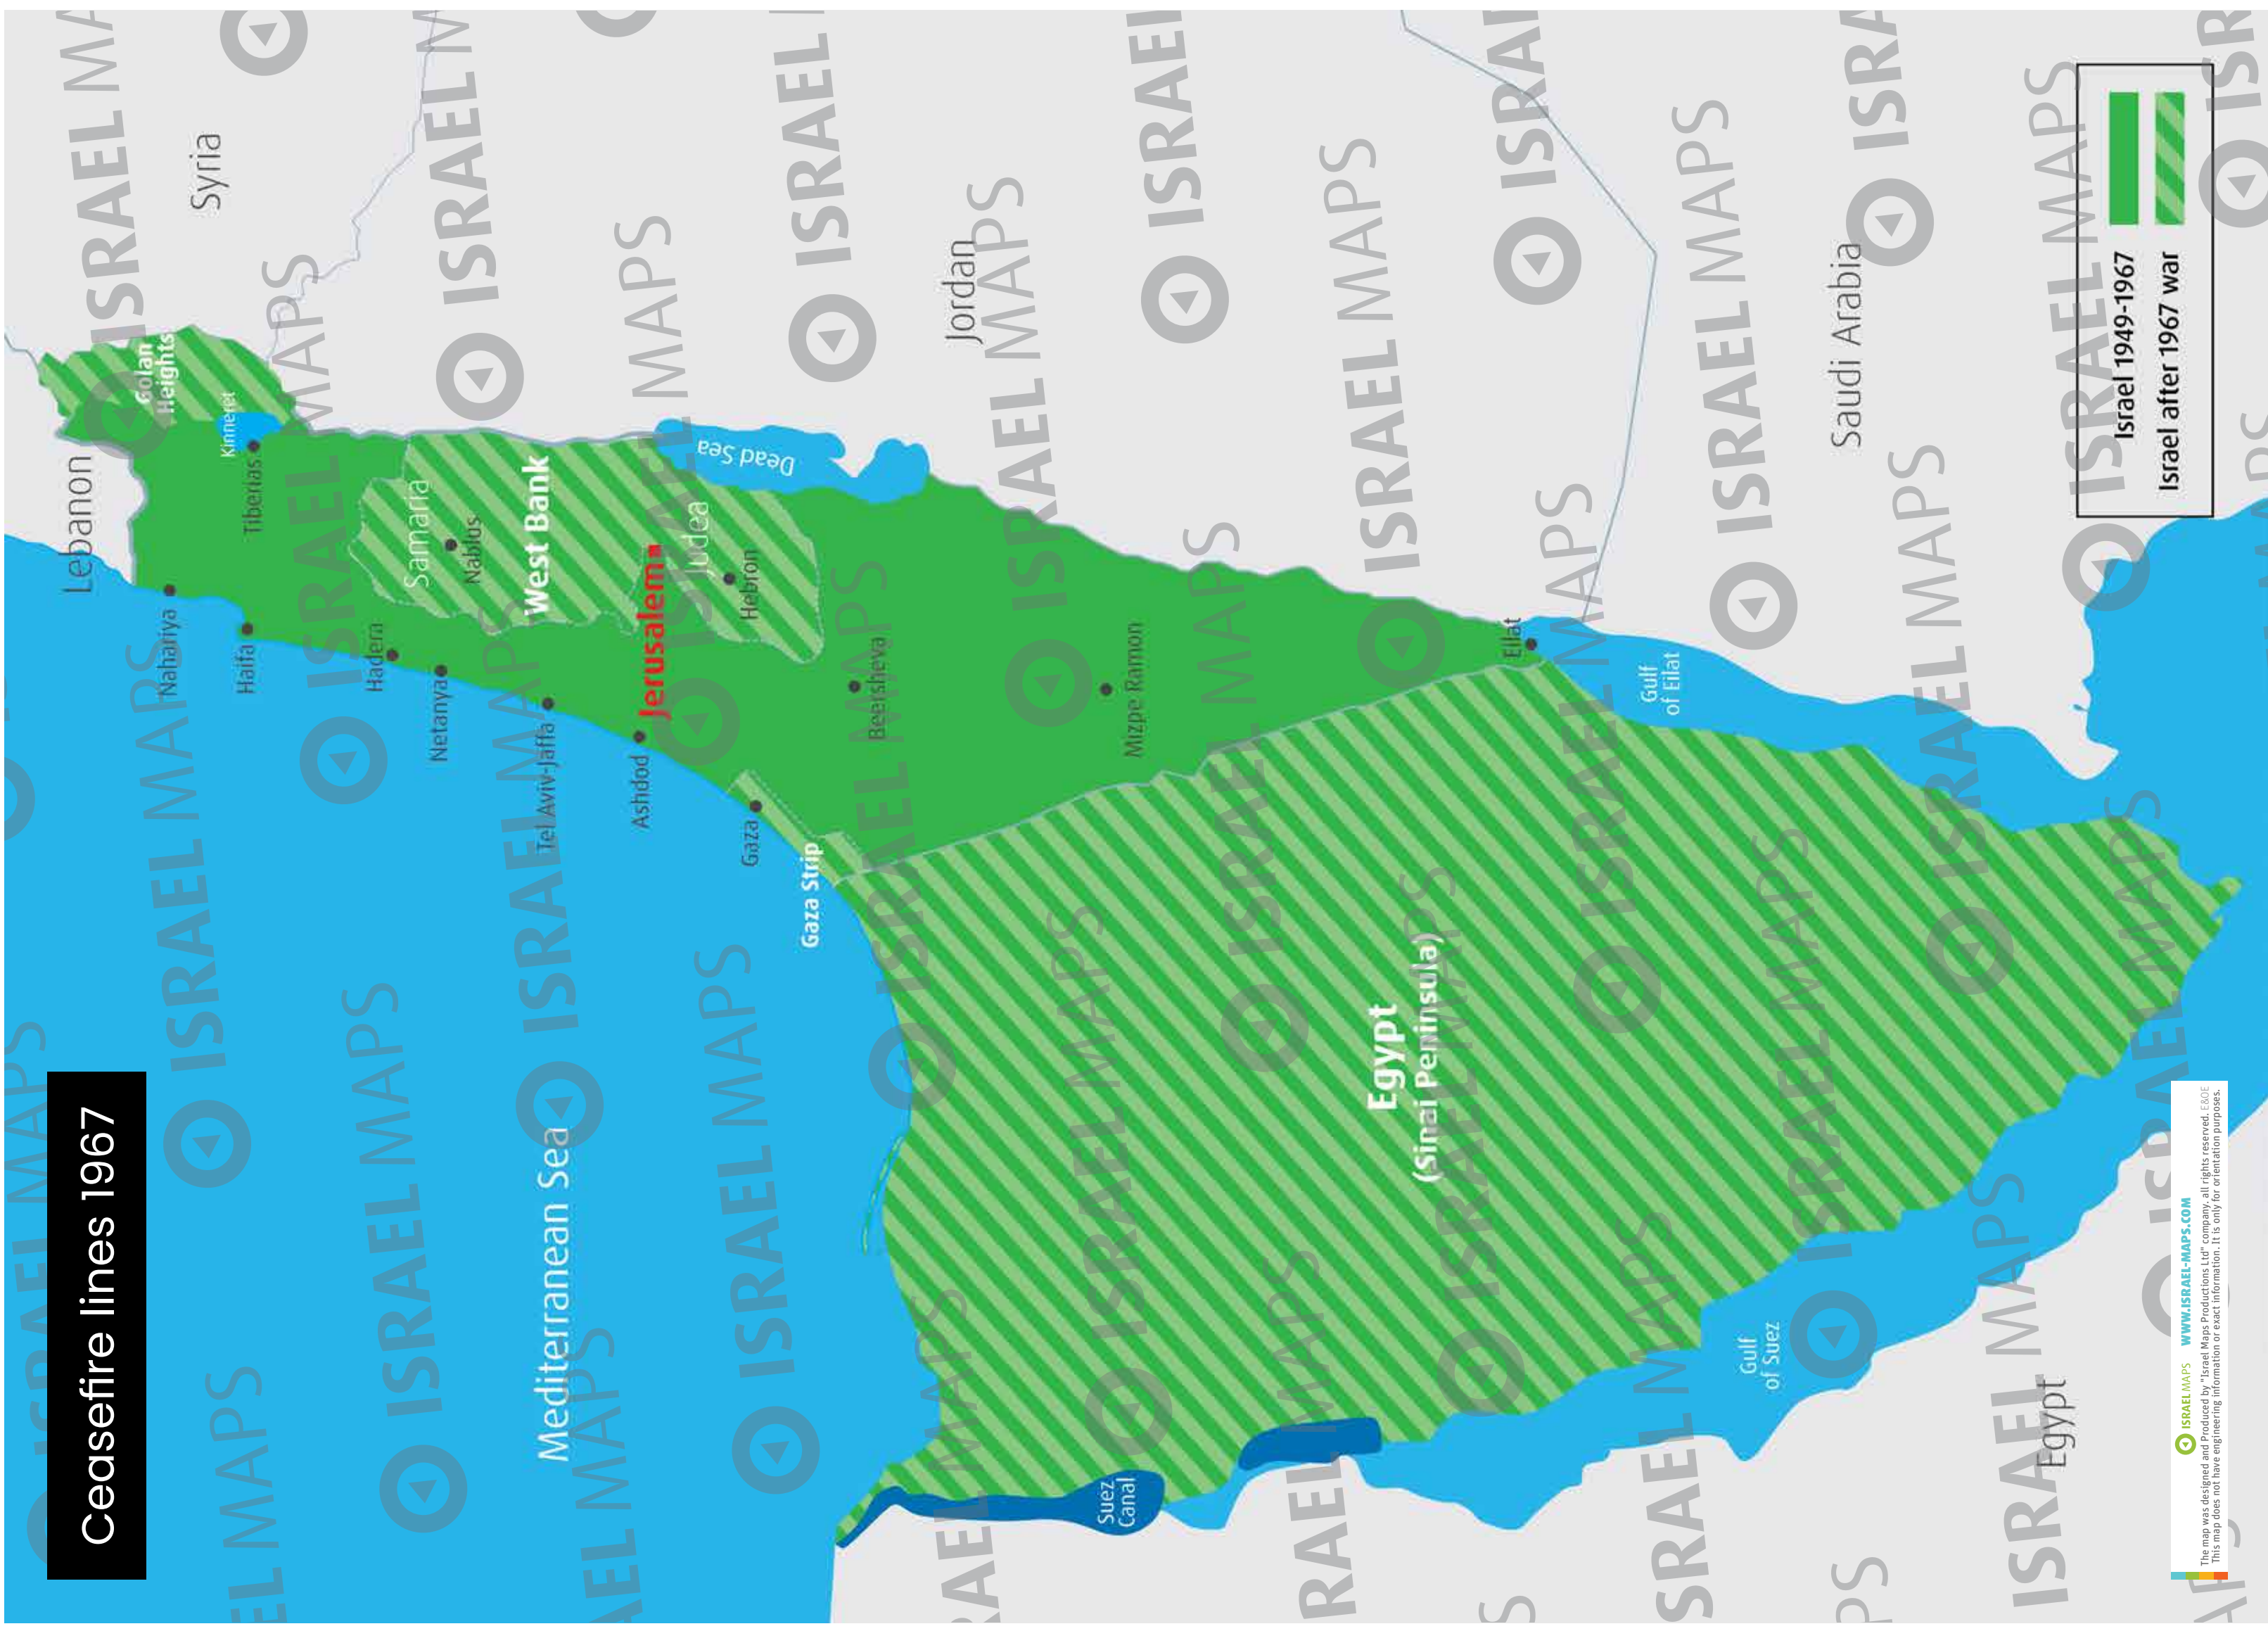

Divided Jerusalem 1949–1967

Jerusalem Palestinian & Israeli Populated areas

Jerusalem Armistice line 1949-1967

The Middle East after WW I 1923

ISRAEL MAPS WWW.ISRAEL-MAPS.COM
The map was designed and Produced by "Israel Maps Productions Ltd" company, all rights reserved. E.I.C.
This map does not have engineering information or exact information. It is only for orientation purposes.

UN Partition Plan 1947

Armistice Lines 1949-1967

Ceasefire lines 1967

Historical border lines - Israel & Syria

The West Bank

The Gaza Strip

West Bank and Gaza distances

ISRAEL MAPS WWW.ISRAEL-MAPS.COM
The map was designed and Produced by "Israel Maps Productions Ltd" company, all rights reserved. EROE
This map does not have engineering information or exact information. It is only for orientation purposes.