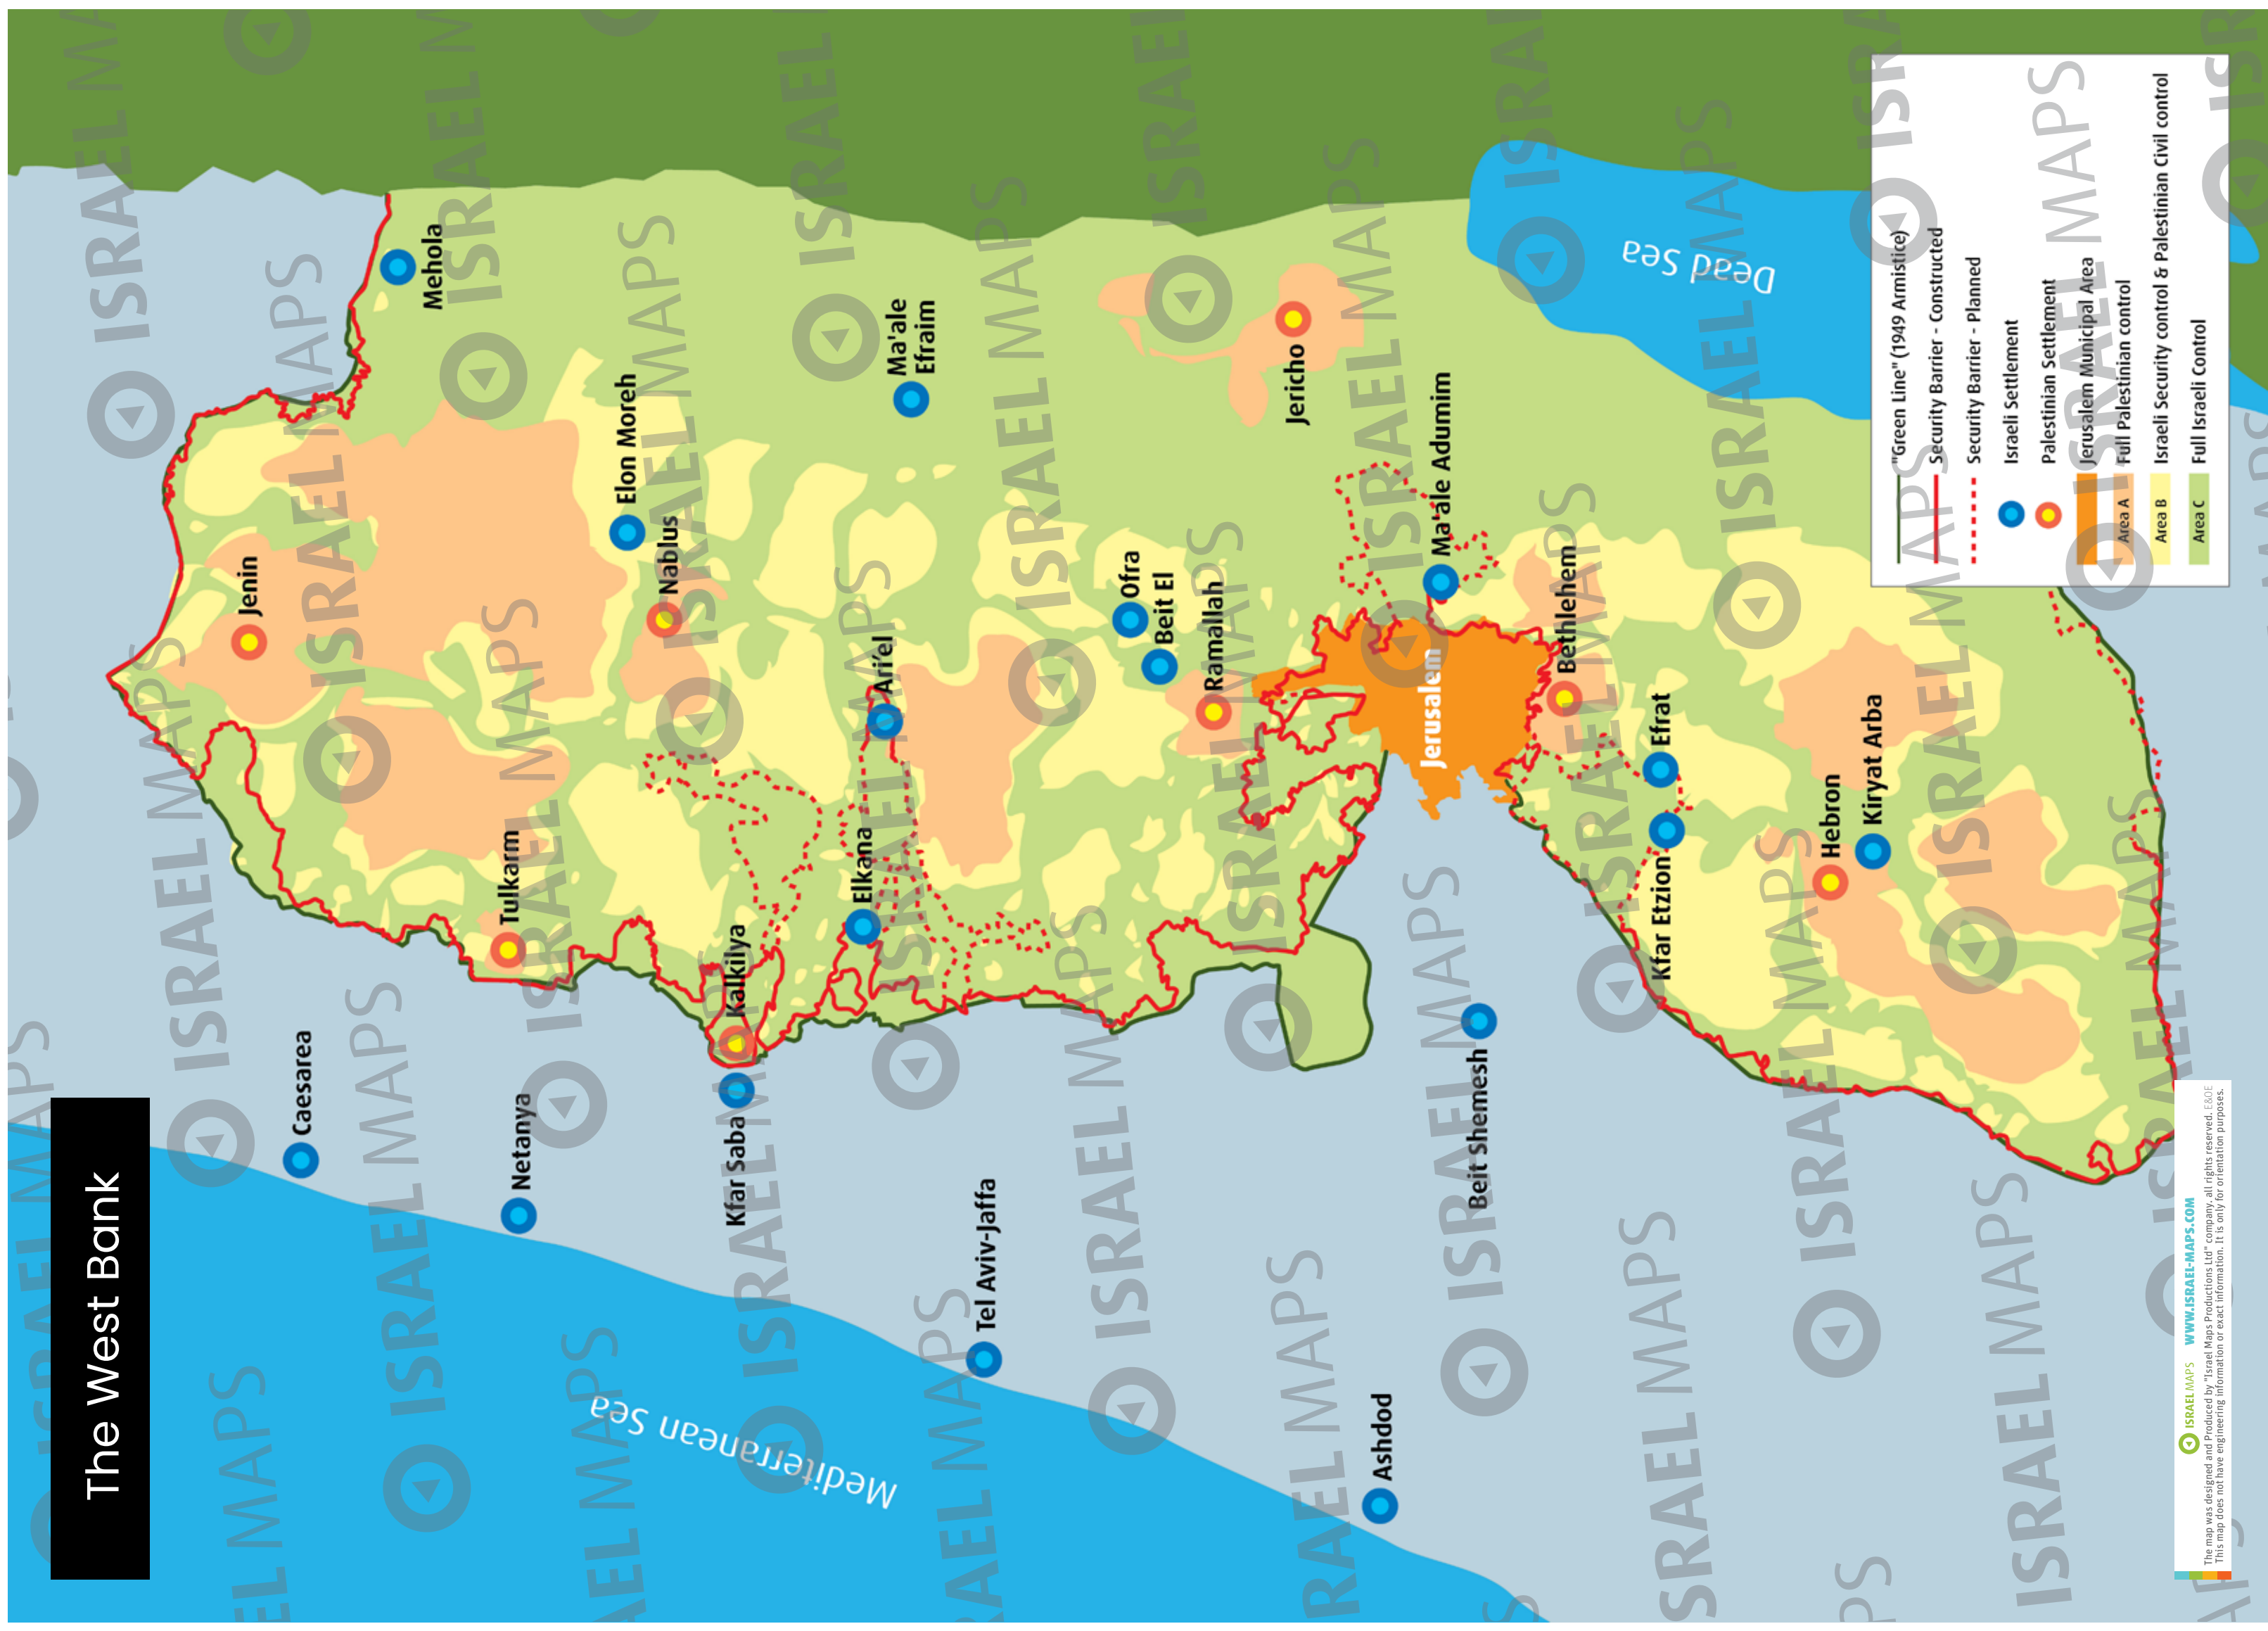

UN Partition Plan 1947

Armistice Lines 1949-1967

Ceasefire lines 1967

Historical border lines - Israel & Syria

The West Bank

The Gaza Strip

West Bank and Gaza distances

ISRAEL MAPS WWW.ISRAEL-MAPS.COM
The map was designed and Produced by "Israel Maps Productions Ltd" company, all rights reserved. EROE
This map does not have engineering information or exact information. It is only for orientation purposes.

Tel Aviv - Jaffa

The Old City of Jaffa

In the Footsteps of Jesus

Sea of Galilee

The Siege of Jerusalem 70 CE

Jewish Counter Attack 

Roman Advance 

From Mount Scopus

4

Temple

City of David

Upper City

1 After fifteen days of siege, the Romans breached the Third Wall, the defenders abandoned this part of the city without further fighting.

2 The Romans camped inside the city, demolishing buildings over a wide area. Despite frequent attacks by the defenders, the Romans breached the Second Wall. It took 4 days of severe fighting to advance toward the Temple.

5 The Romans launched attacks from the ruins of the Temple, the took the area south known as the City of David.

 ISRAEL MAPS WWW.ISRAEL-MAPS.COM

This map was designed and created by Israel Maps. All rights reserved. E.C.O.C.
This map does not have engineering information or exact information. It is only for orientation purposes.