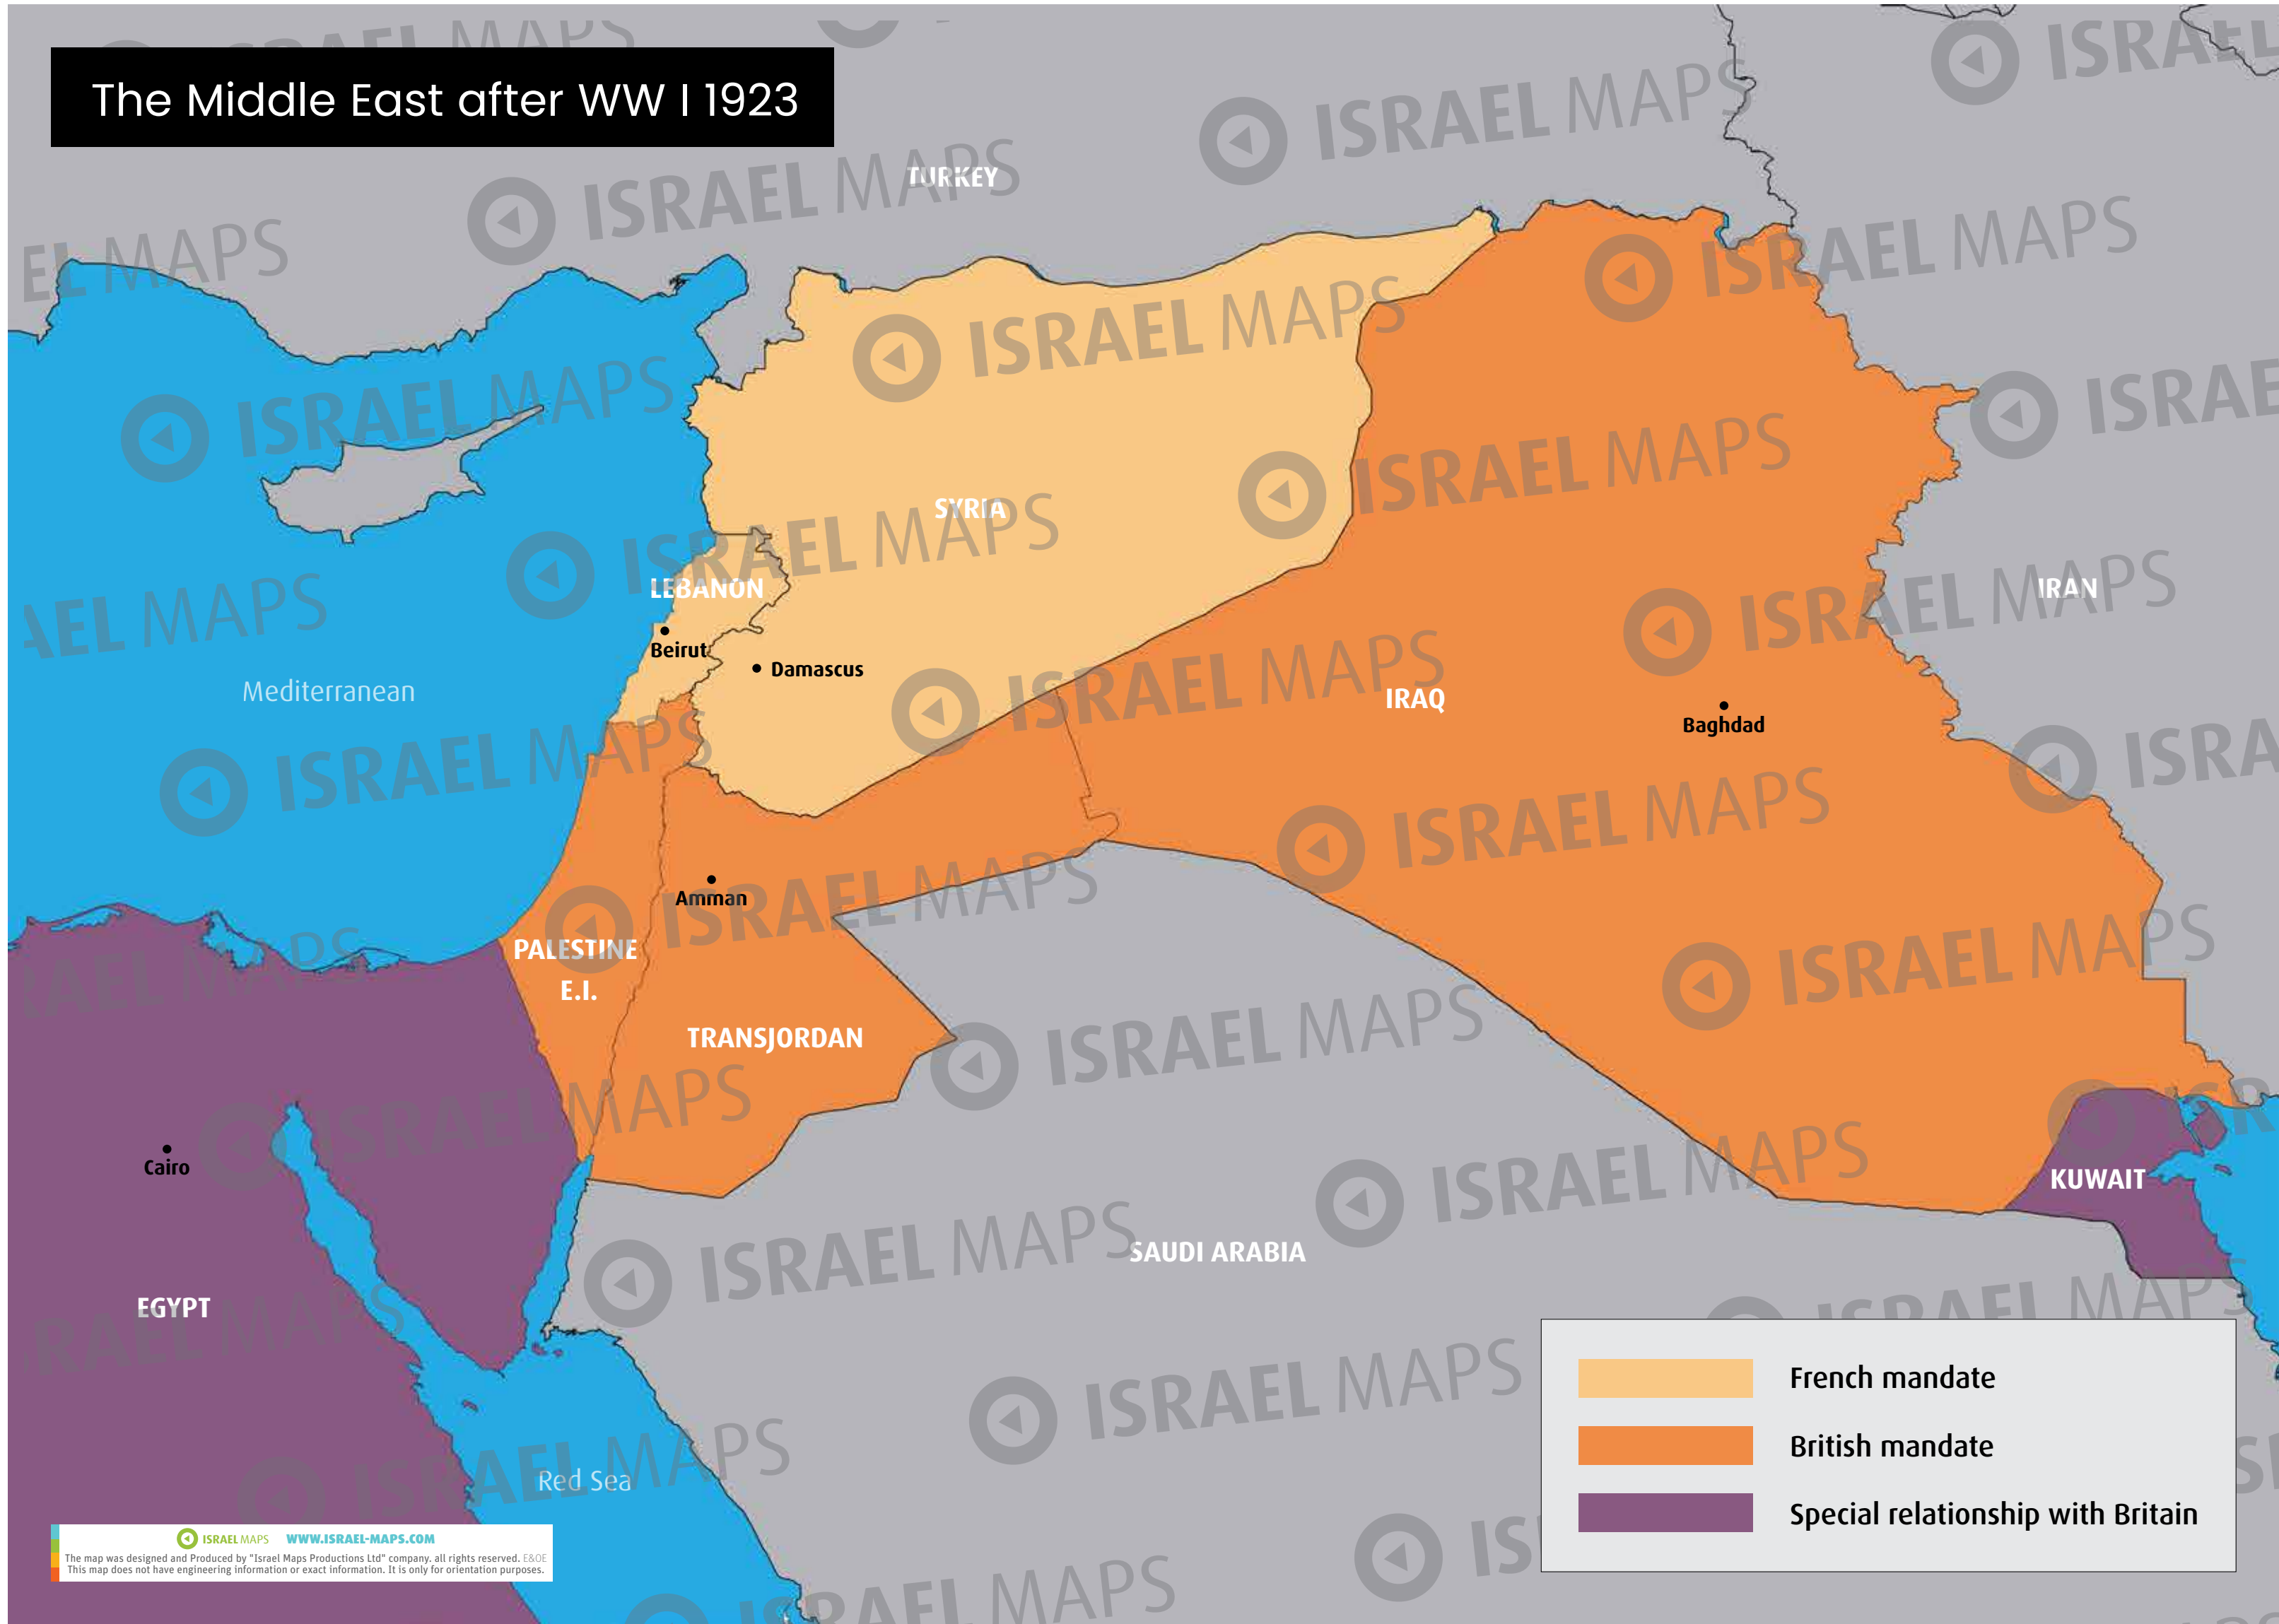

The Middle East after WW I 1923