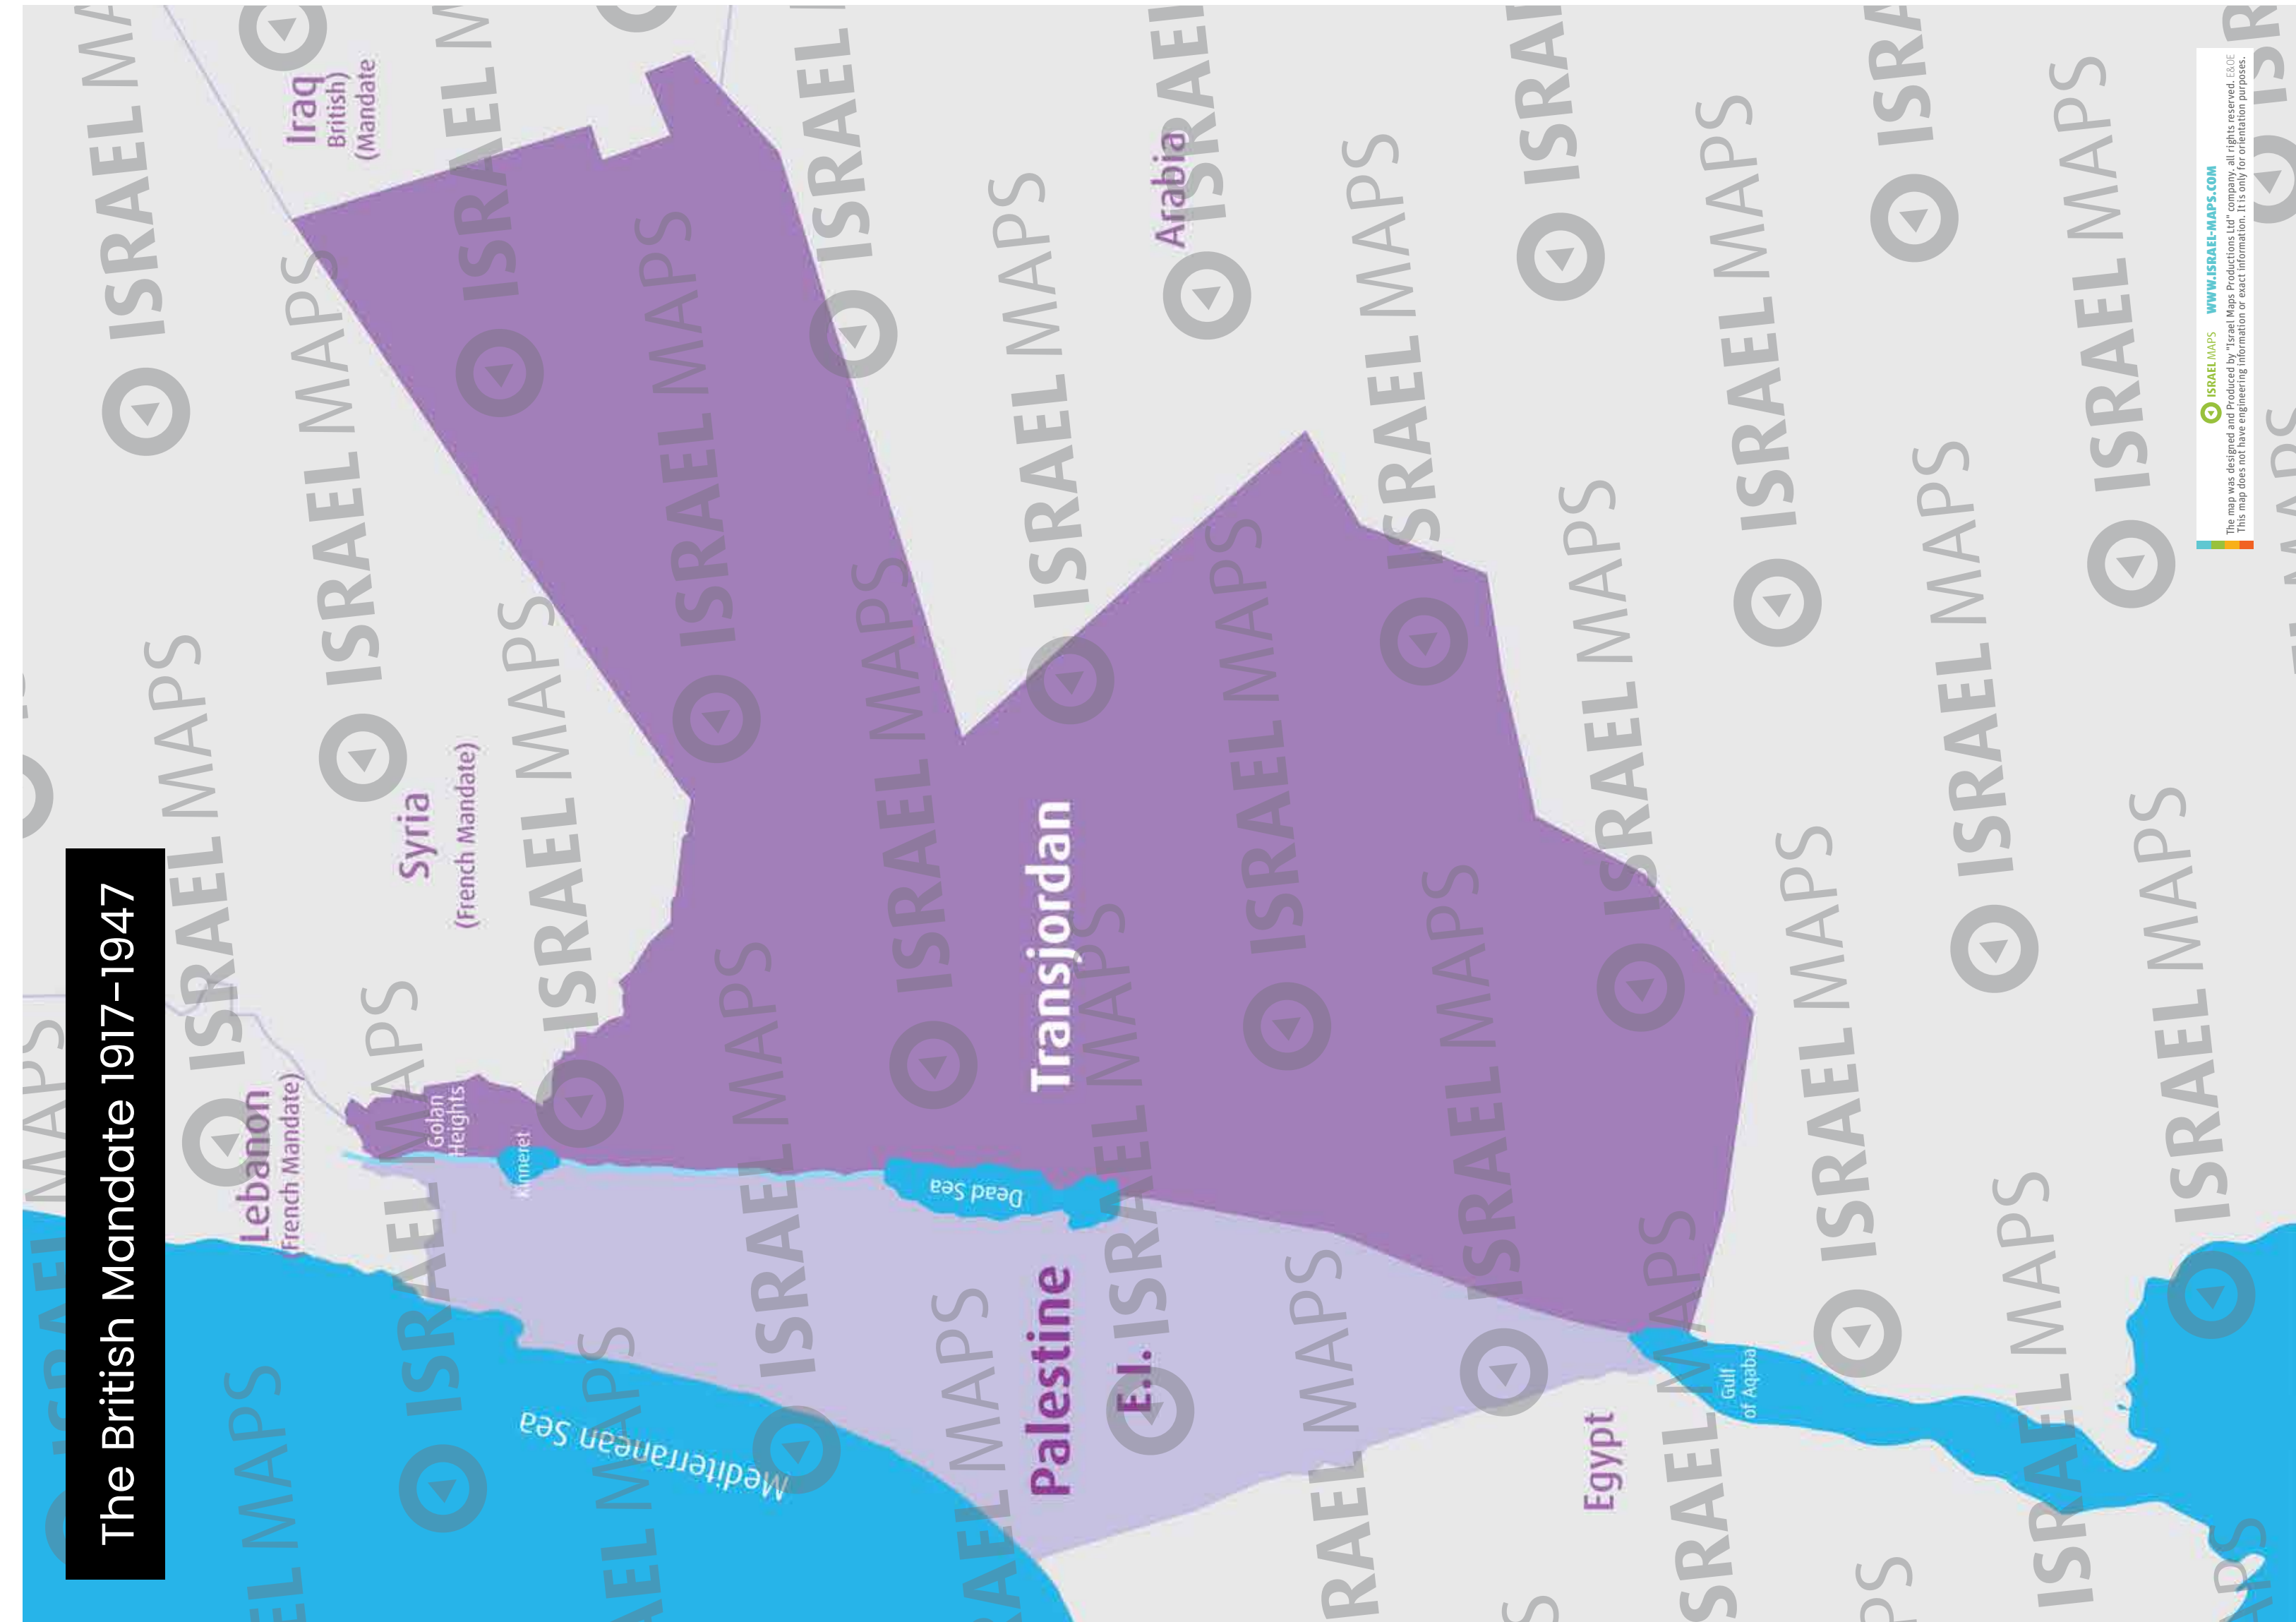

The British Mandate 1917-1947