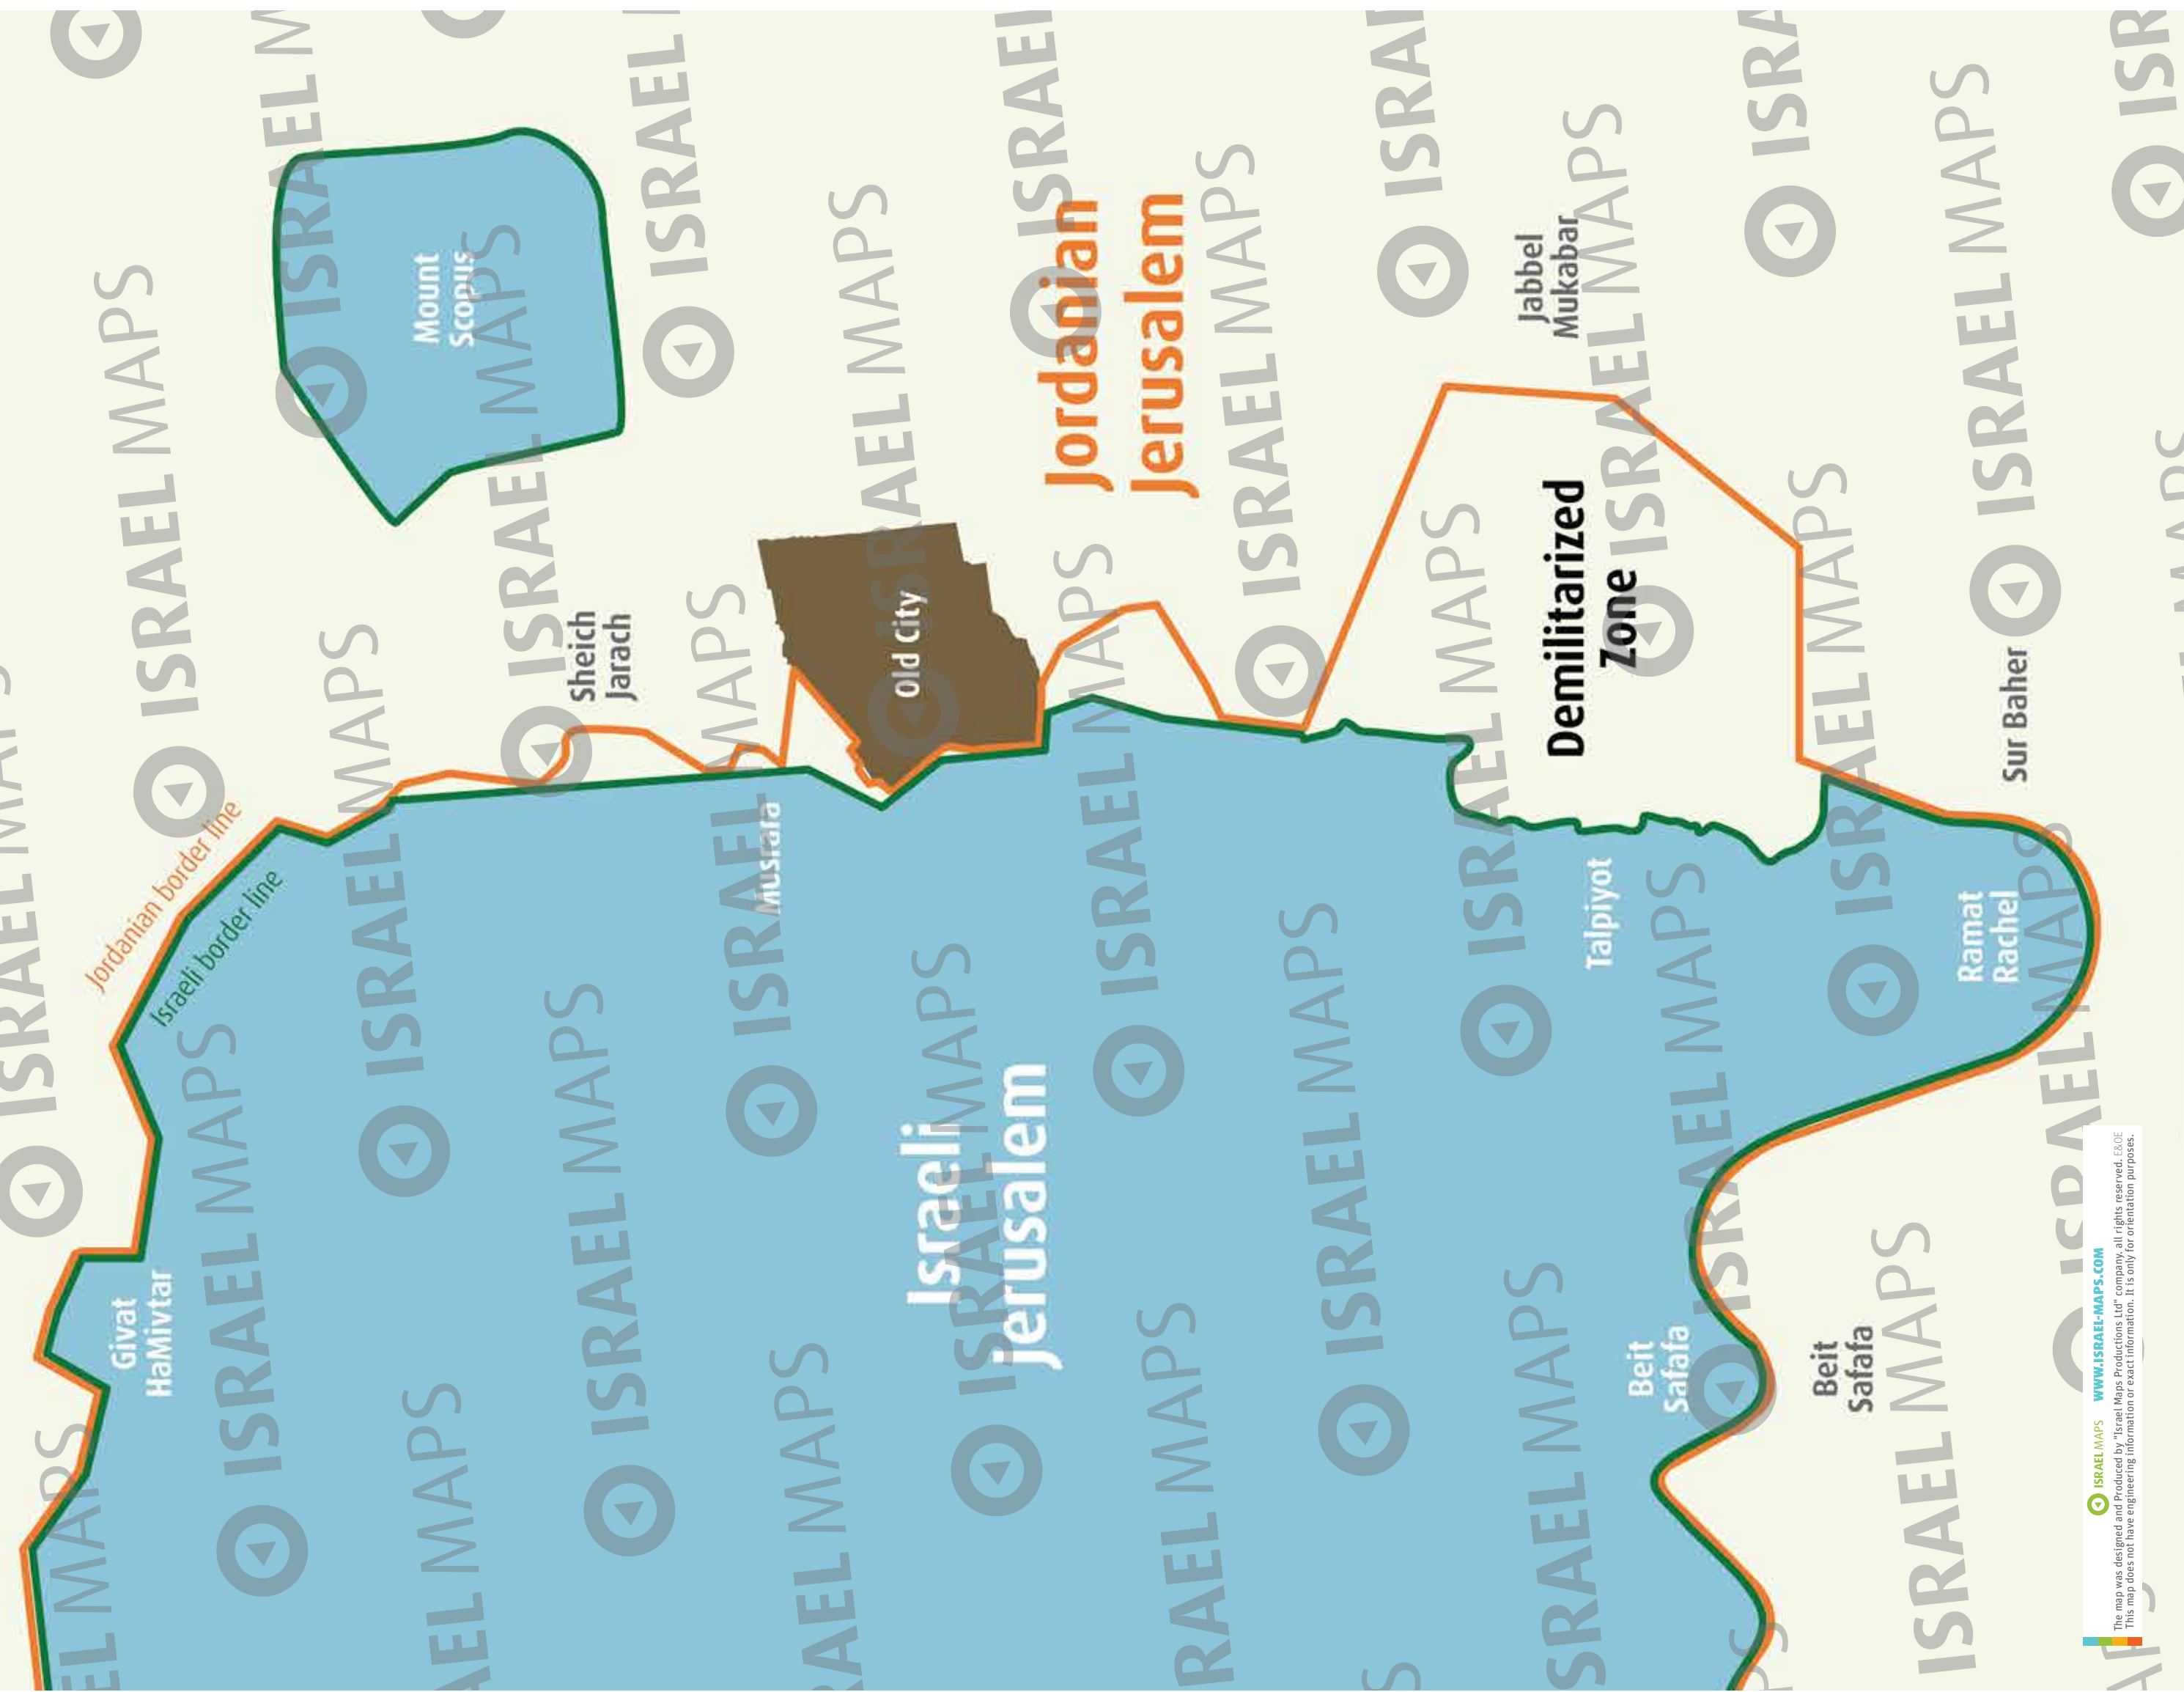

Jerusalem during 1st Century CE

King Herod's Temple Mount 1st Century CE

ISRAEL MAPS WWW.ISRAEL-MAPS.COM
The map was designed and Produced by "Israel Maps Productions Ltd" company, all rights reserved. EROE
This map does not have engineering information or exact information. It is only for orientation purposes.

Divided Jerusalem 1949–1967

Jerusalem Palestinian & Israeli Populated areas

Jerusalem Armistice line 1949-1967

The Middle East after WW I 1923

ISRAEL MAPS WWW.ISRAEL-MAPS.COM
The map was designed and Produced by "Israel Maps Productions Ltd" company, all rights reserved. E.I.C.
This map does not have engineering information or exact information. It is only for orientation purposes.