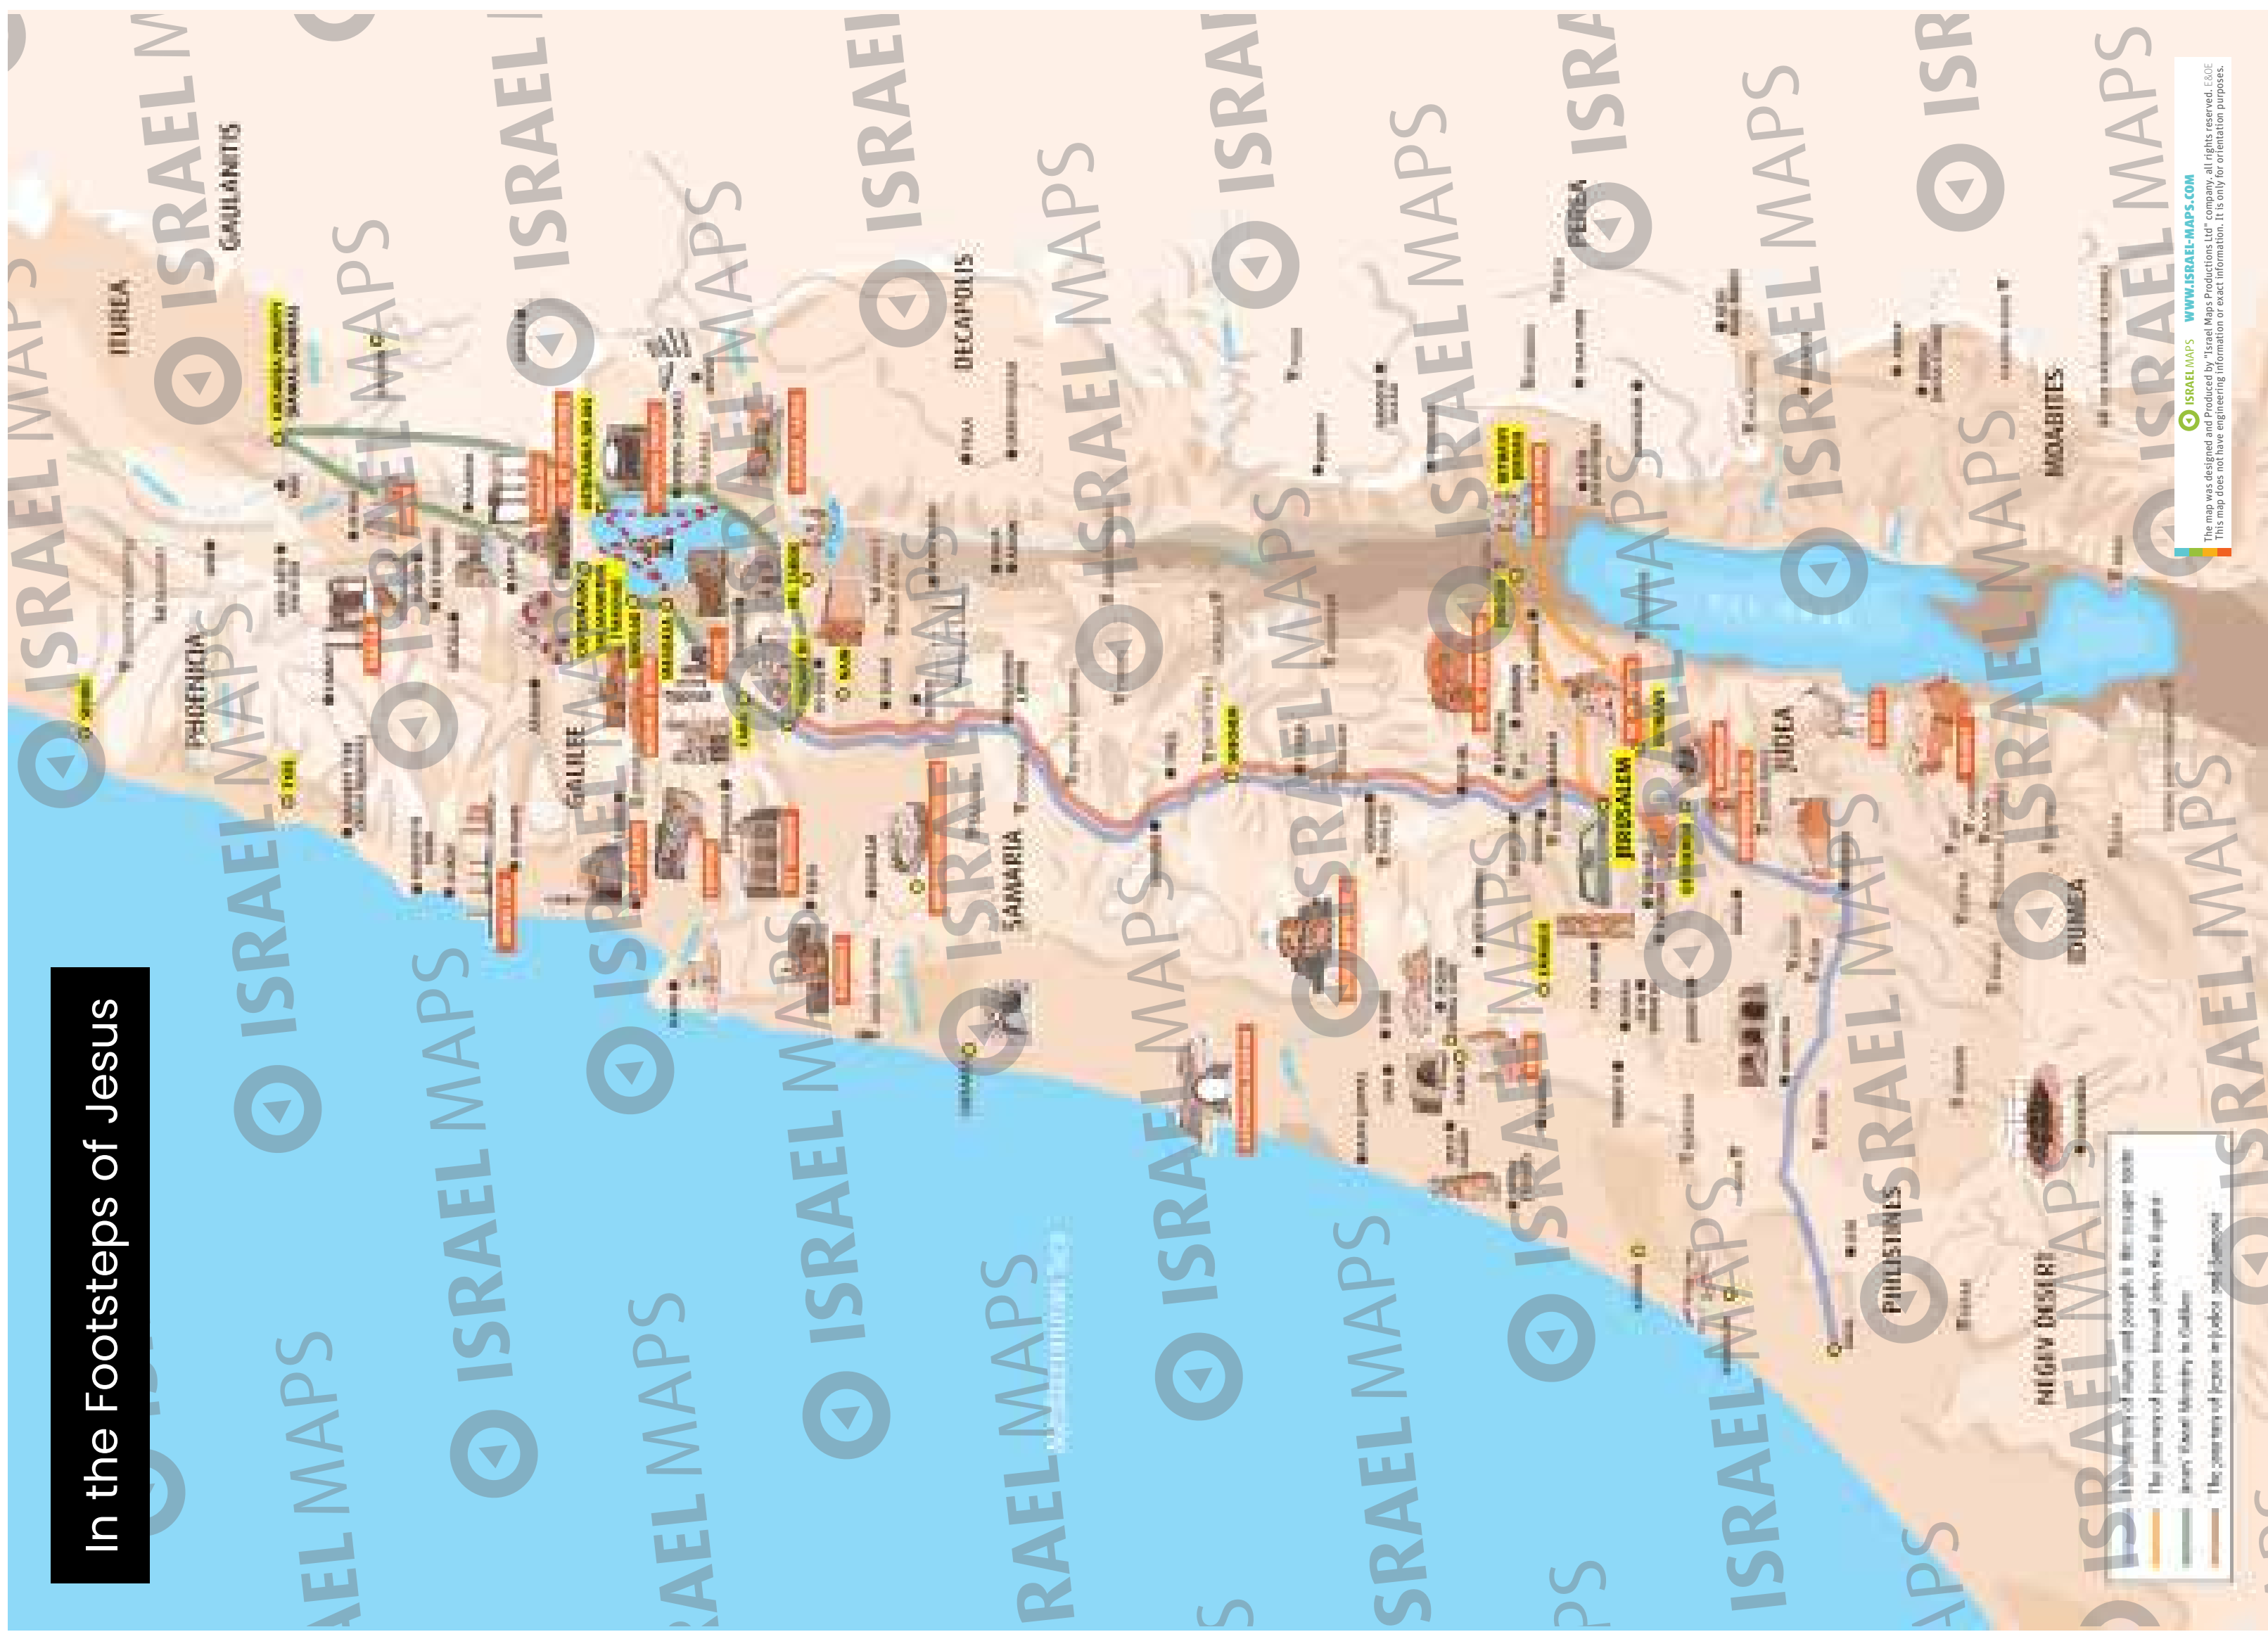

Tel Aviv - Jaffa

The Old City of Jaffa

In the Footsteps of Jesus

Sea of Galilee

The Siege of Jerusalem 70 CE

Jewish Counter Attack 

Roman Advance 

From Mount Scopus

Titus Camp
(completed by 70 AD)

Second Camp

breached Wall 1

Camp

Herod palace

5

Second Wall 2

Pool of Israel 3

4

Temple

City of David

Upper City

1 After fifteen days of siege, the Romans breached the Third Wall, the defenders abandoned this part of the city without further fighting.

2 The Romans camped inside the city, demolishing buildings over a wide area. Despite frequent attacks by the defenders, the Romans breached the Second Wall. It took 4 days of severe fighting to advance toward the Temple.

5 The Romans launched attacks from the ruins of the Temple, the took the area south known as the City of David.

 ISRAEL MAPS WWW.ISRAEL-MAPS.COM

This map was designed and created by Israel Maps. All rights reserved. E.C.O.C.
This map does not have engineering information or exact information. It is only for orientation purposes.