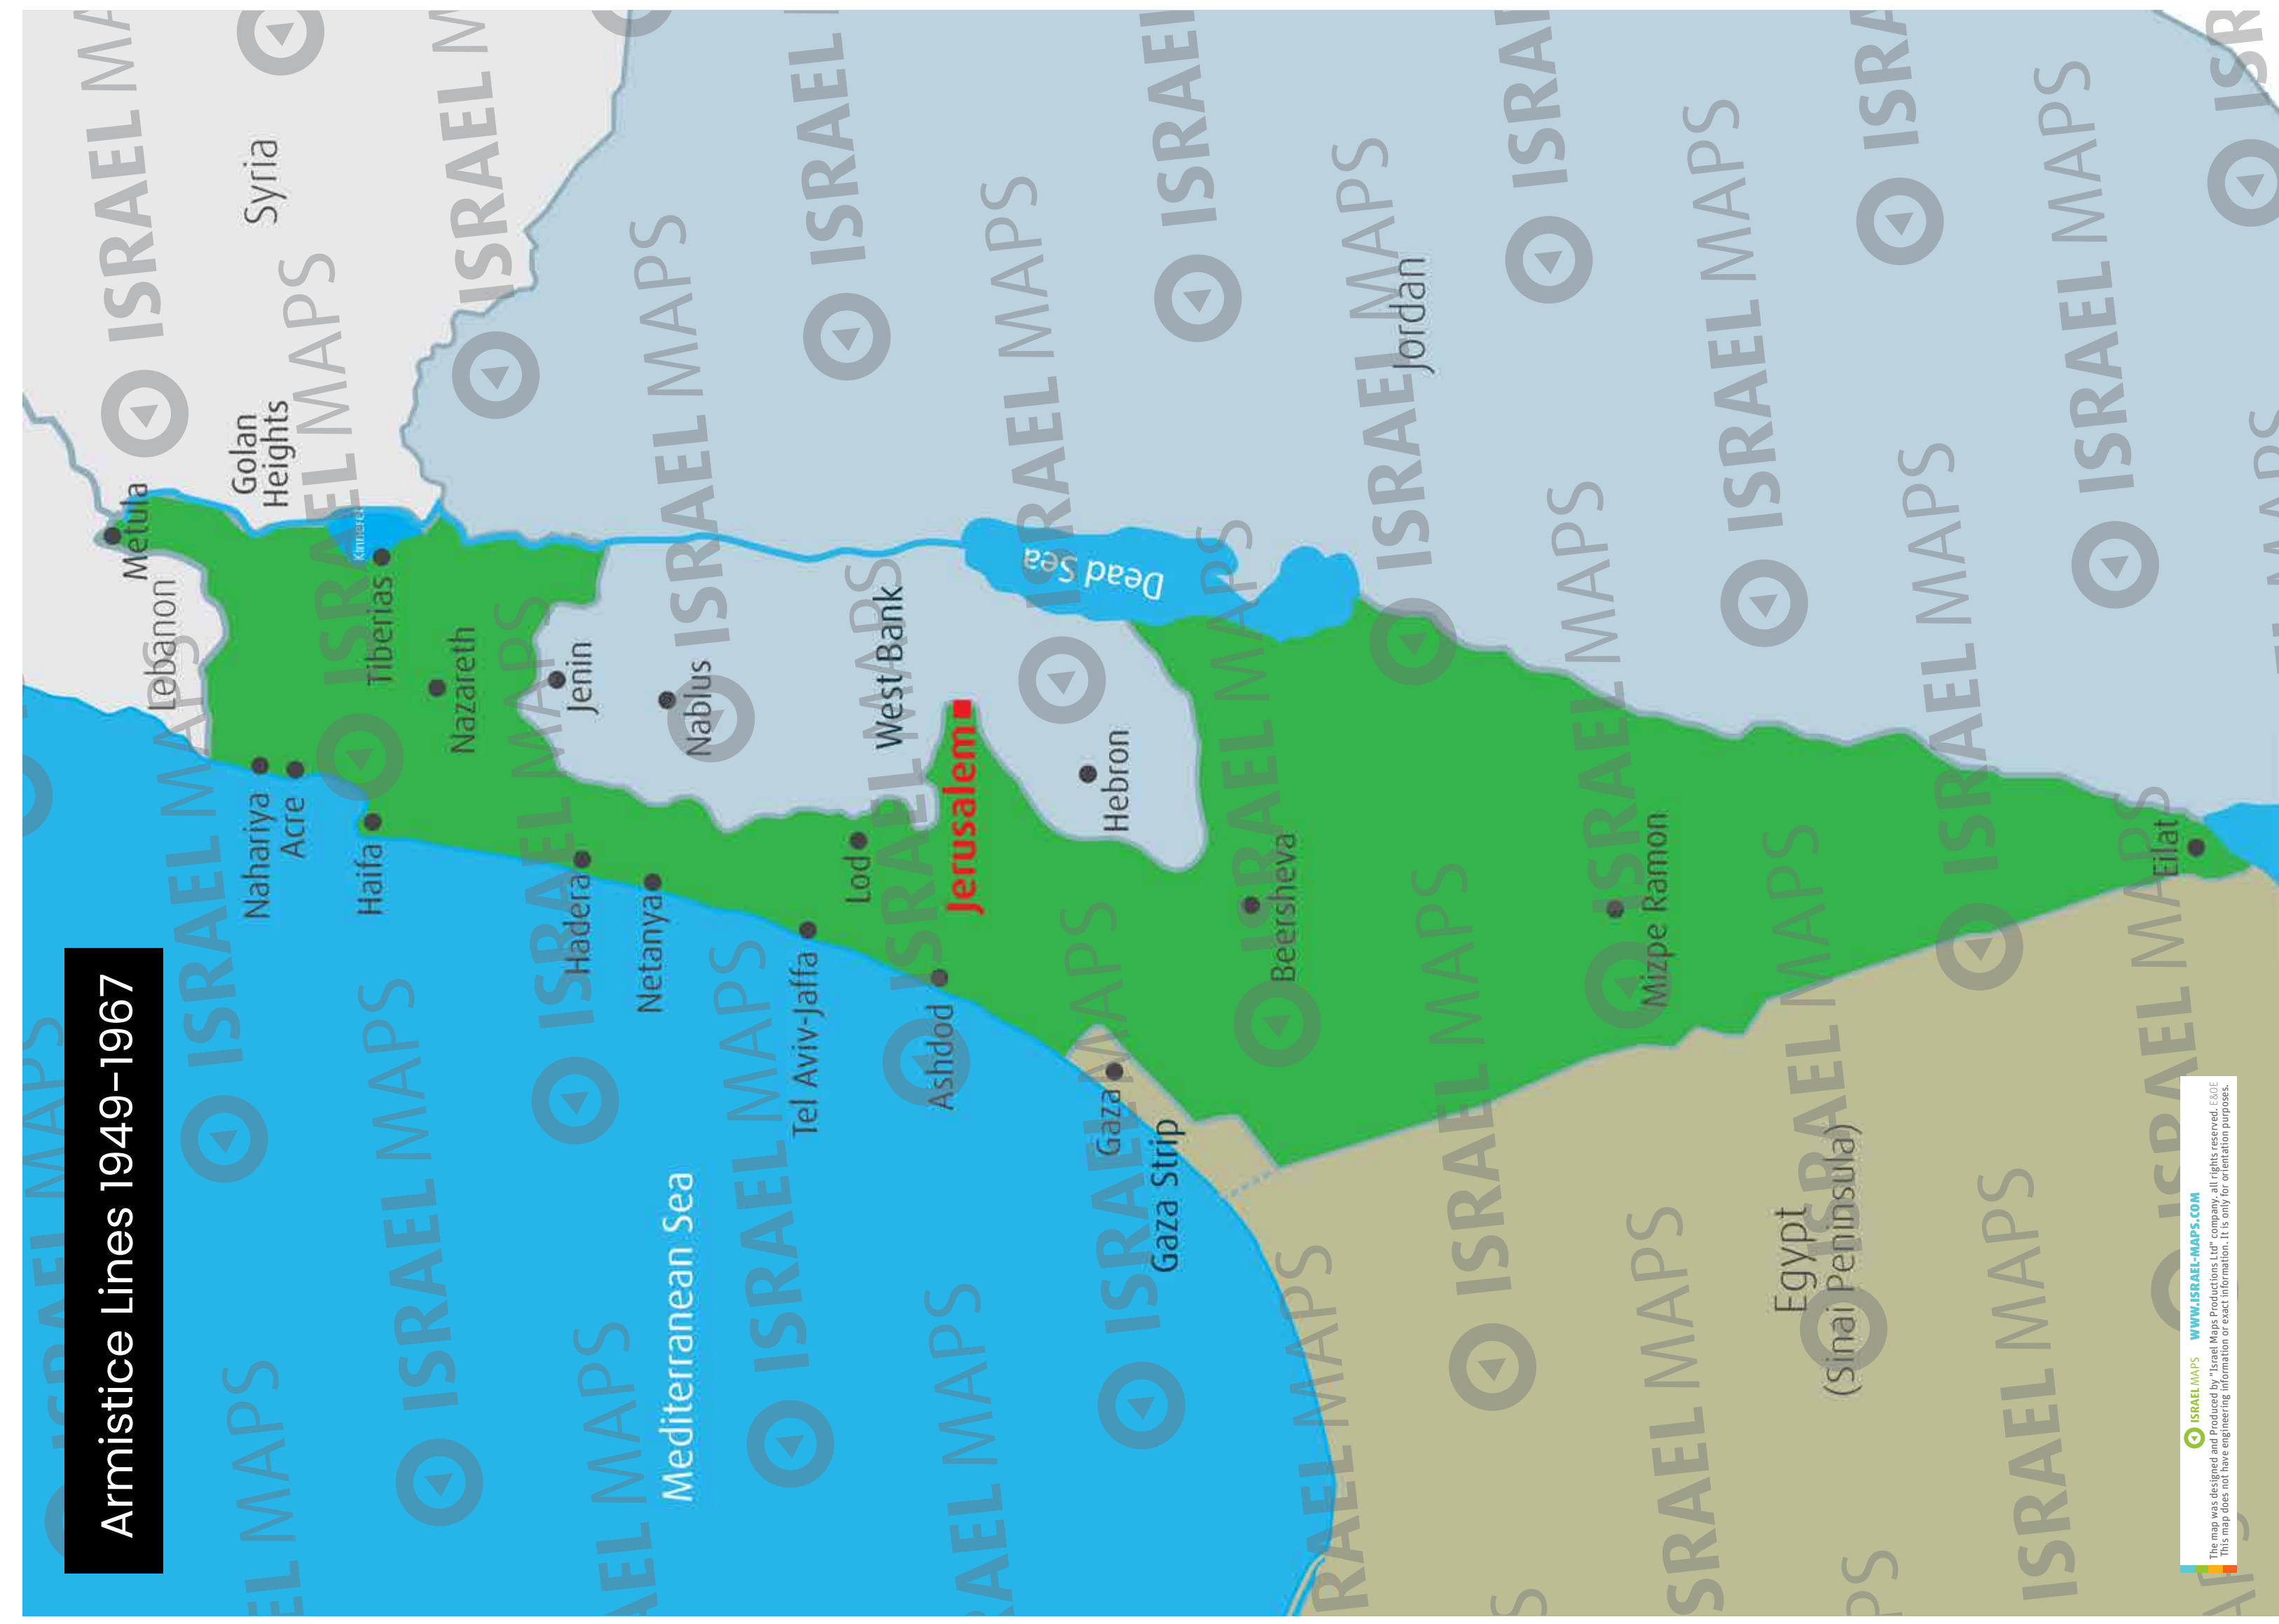

UN Partition Plan 1947

Armistice Lines 1949-1967

Ceasefire lines 1967

Historical border lines - Israel & Syria

The West Bank

The Gaza Strip

West Bank and Gaza distances

ISRAEL MAPS WWW.ISRAEL-MAPS.COM
The map was designed and Produced by "Israel Maps Productions Ltd" company, all rights reserved. EROE
This map does not have engineering information or exact information. It is only for orientation purposes.